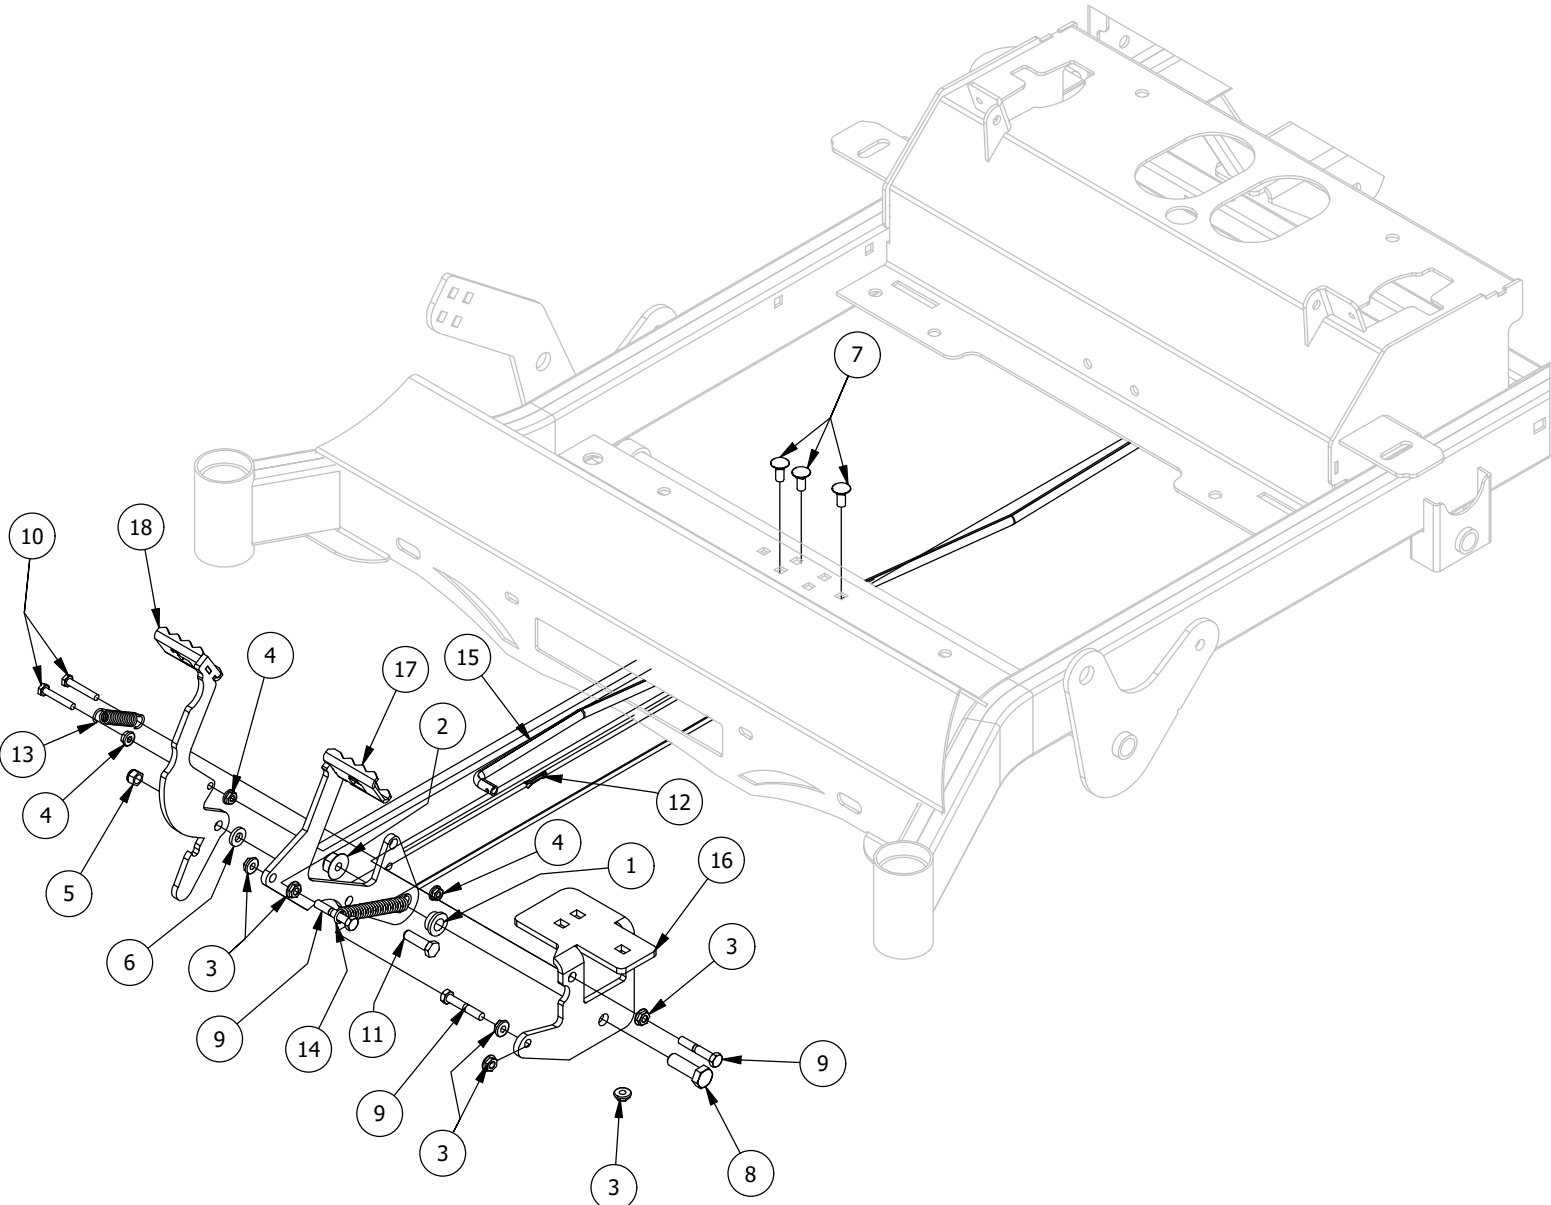

Park Brake Assembly

Park Brake Assembly			
ITEM	QTY	PART NUMBER	DESCRIPTION
1	1	410-0009-00	1/2" ID X 3/4" OD X 3/8" LENGTH FLANGE BUSHING
2	1	413-0002-00	1/2-13 NYLON INSERT FLANGE LOCKNUT ZC YELLOW
3	9	413-0006-00	5/16-18 HEX FLANGE NUT W/SERR ZINC
4	4	413-0012-00	1/4-20 HEX FLANGE NUT W/SERRATIONS ZC YELLOW
5	1	413-0013-00	3/8-16 NYLON INSERT FLANGE LOCKNUT ZINC
6	1	413-0052-00	3/8 ID X 3/4 OD X .125 THK BRONZE WASHER
7	3	418-0008-00	5/16-18 X 3/4 CARRIAGE BOLT ZINC
8	1	418-0020-00	1/2-13 X 1-1/2 HEX C/S GR 5 ZINC
9	3	418-0027-00	5/16-18 X 1-3/4 HEX C/S GR 2 ZINC
10	2	418-0029-00	1/4-20 X 1-1/4 HEX C/S GR 2 ZINC
11	1	418-0030-00	3/8-16 X 1-1/4 HEX C/S GR 2 ZINC
12	1	420-0001-00	1/8 X 3/4 COTTER PIN ZINC
13	1	434-0003-00	Brake Pedal Release Spring
14	1	434-0015-00	Brake Pedal Release Spring
15	1	435-0004-00	Mower Brake Linkage
16	1	439-0009-00	Mower Frame Brake Mounting Bracket
17	1	490-0016-00	Mower Brake Lock Lever Assembly
18	1	490-0017-00	Mower Brake Unlock Lever Assembly