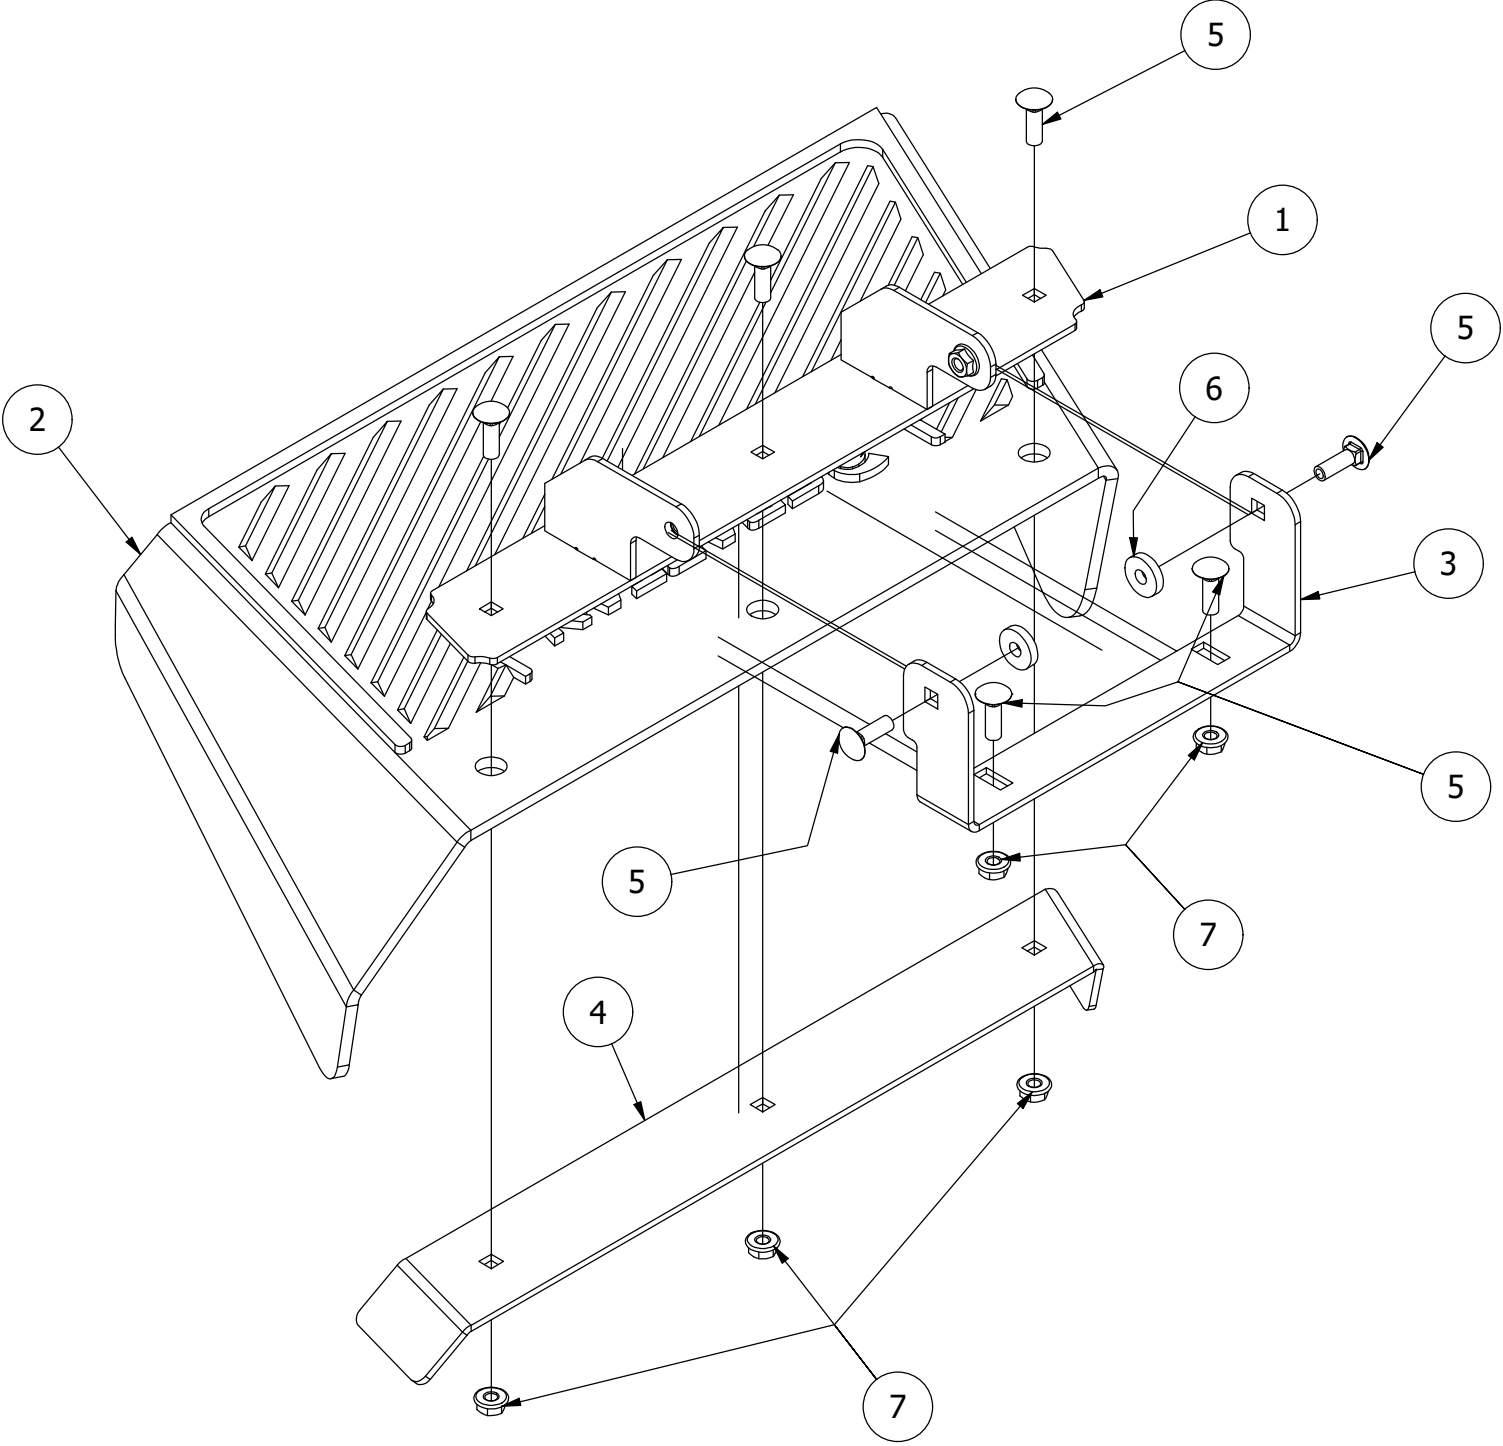

Deck Chute Assembly

Deck Chute Assembly			
ITEM	QTY	PART NUMBER	DESCRIPTION
1	1	490-0070-02	2020 RZ Mower Deck Chute Hinge Assembly
2	1	481-0010-00	RZ Mower Rubber Discharge Chute
3	1	439-0111-00	Mower Chute Mounting Bracket
4	1	439-0431-00	2020 RZ Mower Deck Chute Hinge Backer Bracket
5	7	418-0060-00	5/16-18 X 1 CARRIAGE BOLT ZINC YELLOW
6	2	419-0006-00	.312 ID X .875 OD X .1875 THK F/W NYLON BLK
7	7	413-0027-00	5/16-18 NYLON INSERT FLANGE LOCKNUT ZC YELLOW