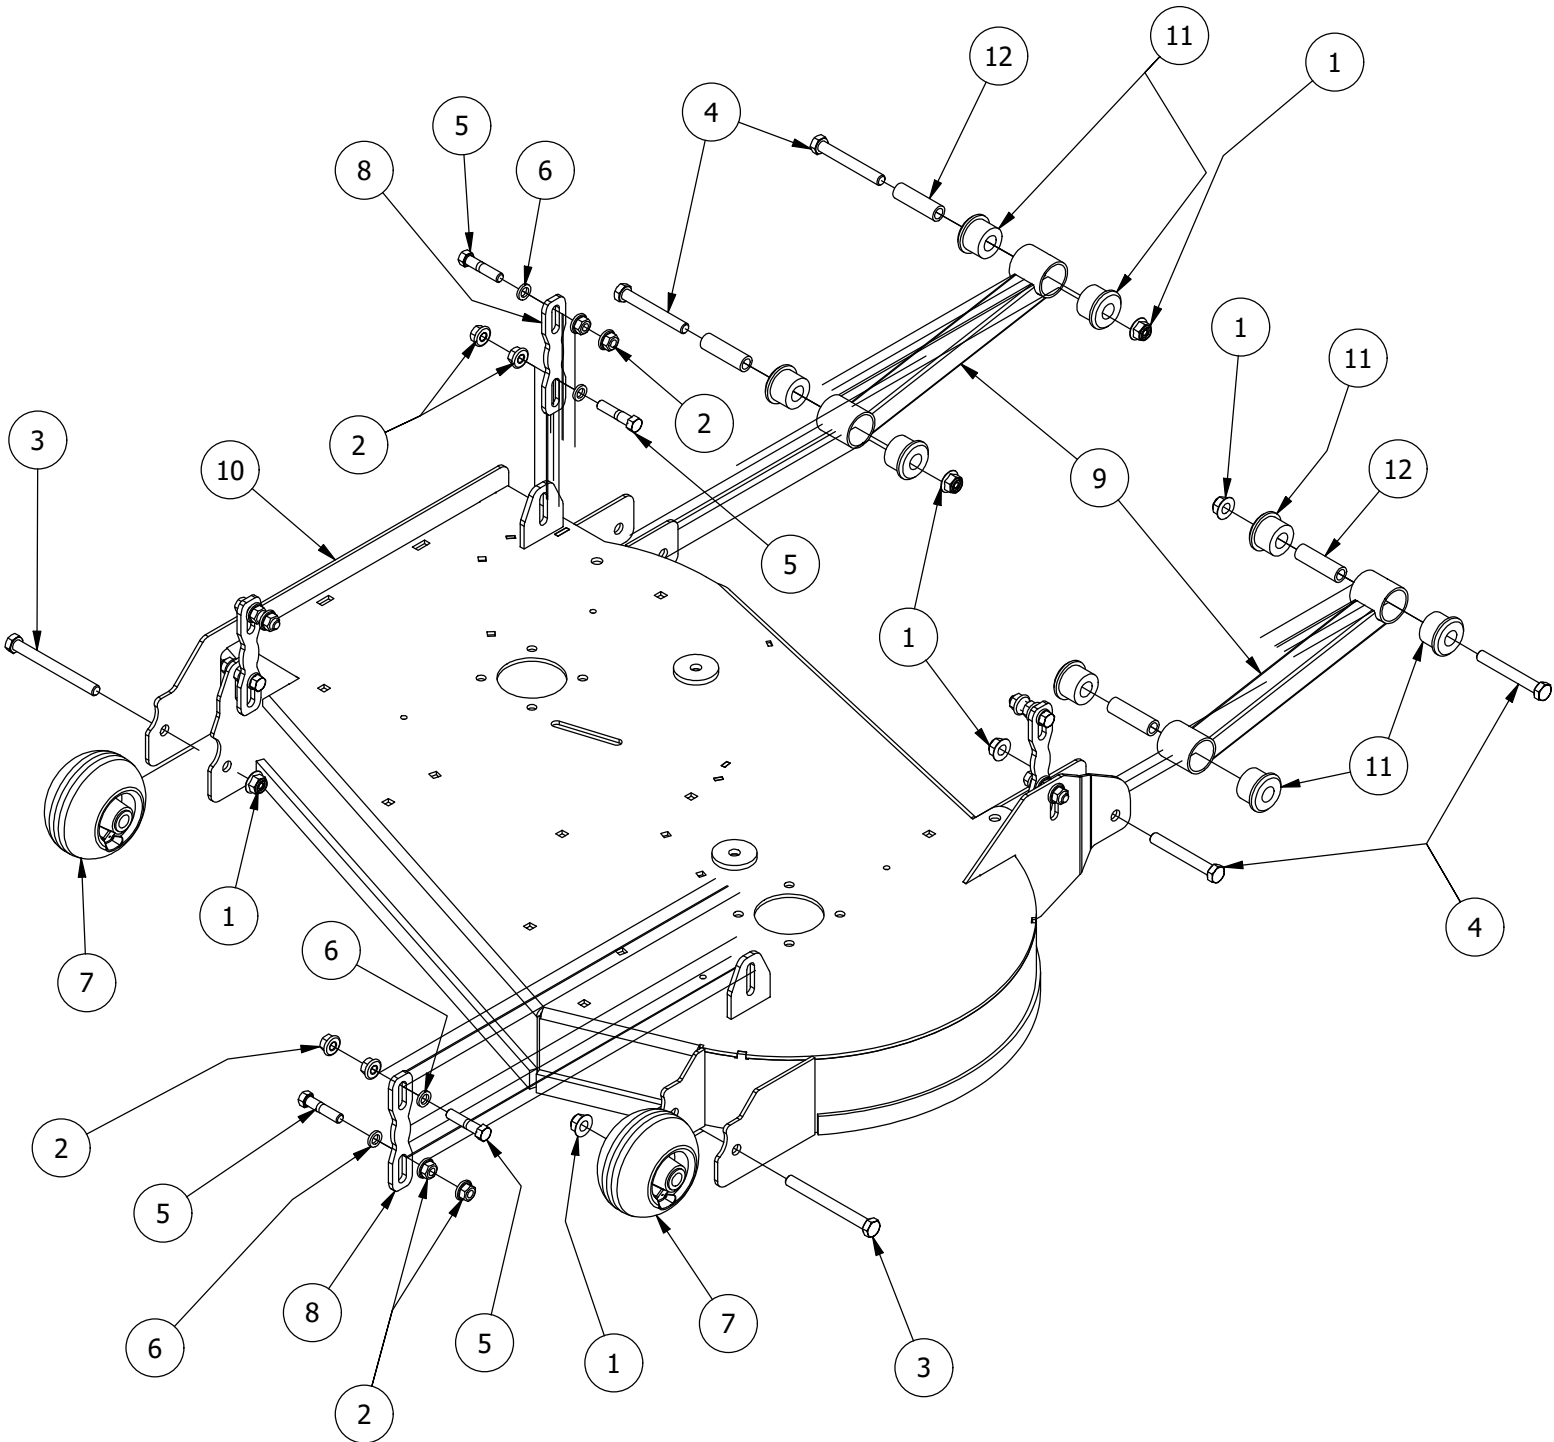

42" Deck Scalping Wheels and Stabilizer

42" Deck Scalping Wheels and Stabilizer			
ITEM	QTY	PART NUMBER	DESCRIPTION
1	6	413-0002-00	1/2-13 NYLON INSERT FLANGE NUT ZINC YELLOW
2	16	413-0011-00	7/16-14 HEX FLANGE NUT W/SERR ZINC YELLOW
3	2	418-0016-00	1/2-13 X 5 HEX C/S GR 2 ZINC YELLOW
4	4	418-0021-00	1/2-13 X 3-3/4 HEX C/S GR 5 ZINC
5	8	418-0046-00	7/16-14 X 2 HEX C/S GR 5 ZINC YELLOW
6	8	419-0010-00	.443 ID X .750 OD X .125 THK NYLON BLACK
7	2	422-0001-00	Anti-Scalp Wheel
8	4	435-0013-00	RZ Mower Deck Actuator Connecting Link
9	2	490-0047-00	2019 all RZ Deck Stabilizer assembly
10	1	490-0421-00	42" Deck Assembly
11	8	732-2000-00	Large MTV A-Arm Bushing
12	4	732-2001-00	Large MTV A-Arm Bushing Sleeve