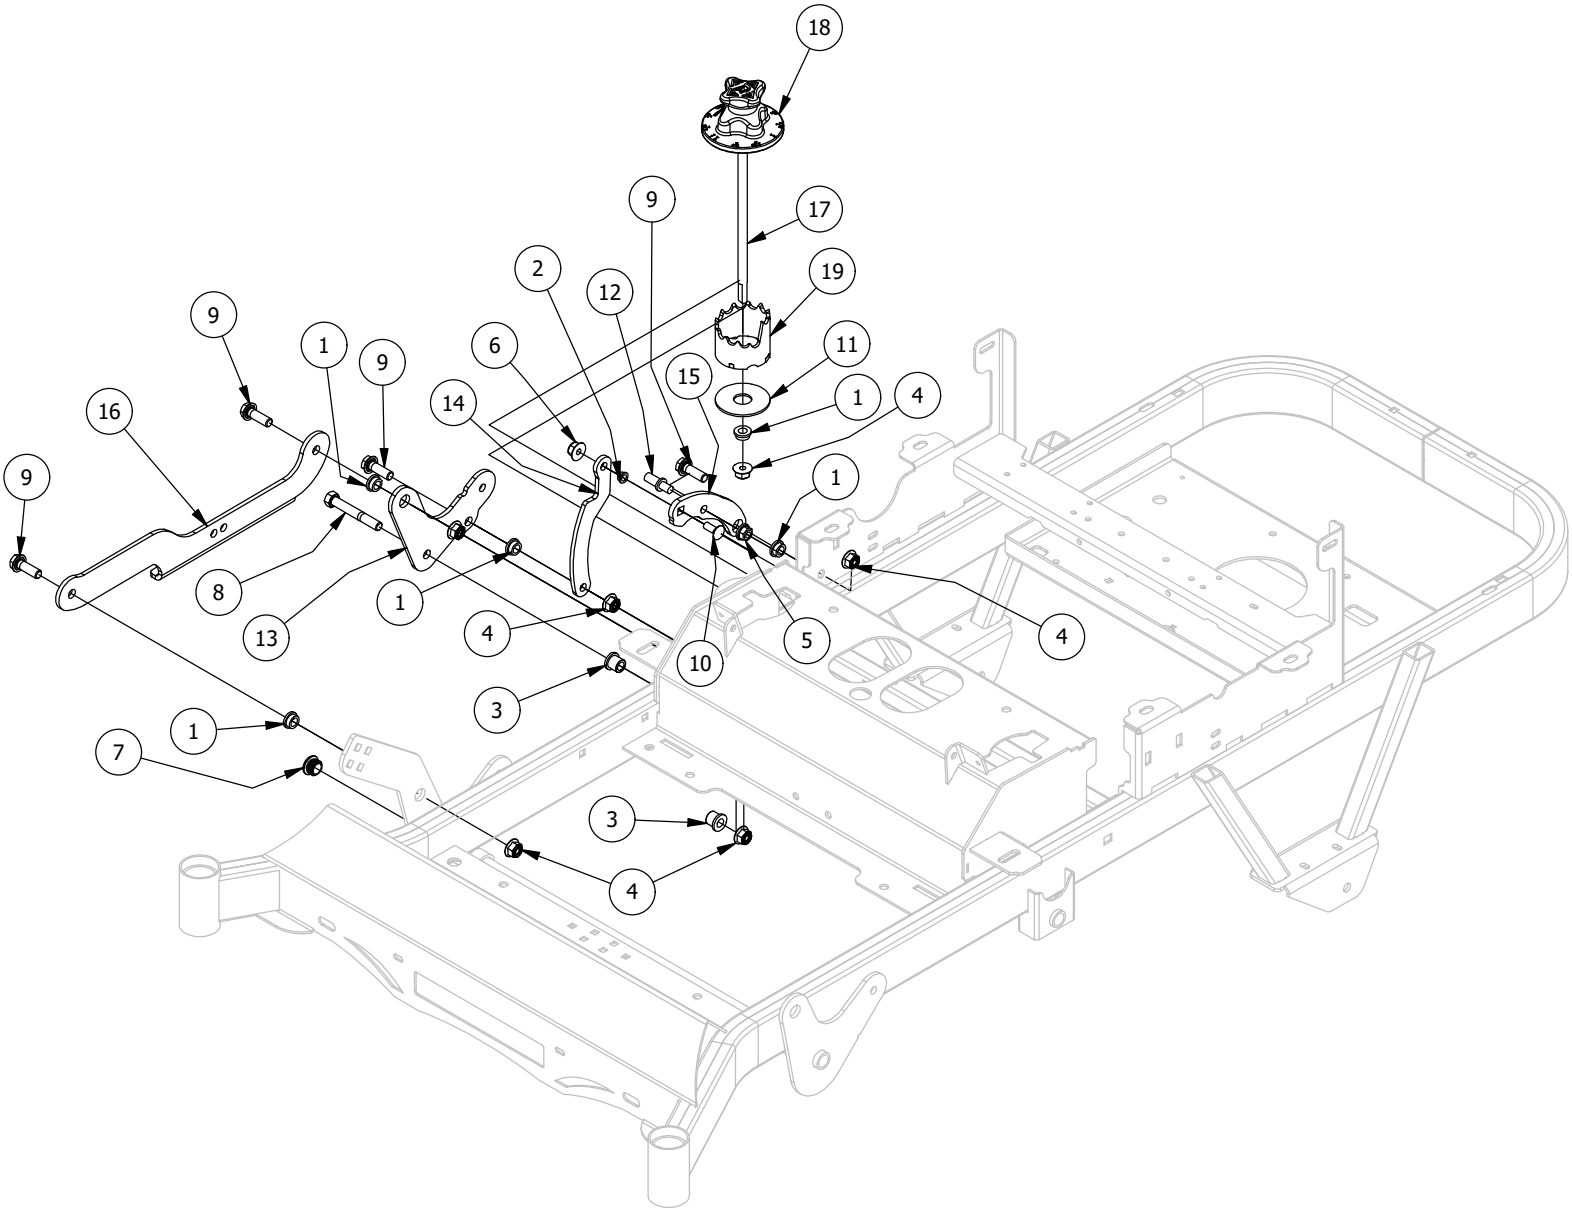

Floorboard and Deck Height Pedal Assembly

Floorboard and Deck Height Pedal Assembly			
ITEM	QTY	PART NUMBER	DESCRIPTION
1	2	413-0020-00	3/8-16 HEX FLANGE NUT W/SERR ZINC YELLOW
2	10	414-0002-00	8MM PUSH TYPE RETAINER NYLON BLACK
3	2	418-0045-00	3/8-16 X 1 Carriage Bolt Zinc Yellow
4	4	429-0002-00	Push-In Rubber Bumper, Mower Floor
5	1	439-0059-00	Mower Deck Height Foot Pedal
6	1	439-0114-00	Mower Floorboard
7	1	481-0005-00	2017 Mower Rubber Foot Rest Mat
8	1	481-0006-00	2017 Mower Logo Floor Mat

Deck Height Adjuster Assembly

Deck Height Adjuster Assembly			
ITEM	QTY	PART NUMBER	DESCRIPTION
1	5	410-0009-00	1/2" ID X 3/4" OD X 3/8" LENGTH FLANGE BUSHING
2	1	410-0067-00	Bronze Bushing
3	2	410-0068-00	.502 ID X .753 OD X .75 OAL X1 FL OD X .125 FL BUSHING
4	6	413-0002-00	1/2-13 NYLON INSERT FLANGE LOCKNUT ZC YELLOW
5	1	413-0011-00	7/16-14 HEX FLANGE NUT W/SERR ZINC YELLOW
6	1	413-0013-00	3/8-16 NYLON INSERT FLANGE L/NUT ZC
7	1	414-0016-00	1" Round Tube Plug
8	1	418-0042-00	1/2-13 X 3-1/2 HEX C/S GR 5 ZINC YELLOW
9	4	418-0047-00	1/2-13 X 1-1/2 HEX FLANGE BOLT GR 8 ZINC YELLOW
10	1	418-0053-00	3/8-16 X 1 CARRIAGE BOLT ZINC YELLOW
11	1	419-0031-00	1" ID x 3" Nylon Washer
12	1	420-0002-00	Mower Height Selector Pin
13	1	426-0458-00	RZC Deck Height Bracket Right Side
14	1	426-0459-00	RZC Deck Lift Link Plate
15	1	426-0460-00	RZC Deck Lift Pin Plate
16	1	435-0021-00	Mower TTQ Deck Height Arm Right Link
17	1	435-0026-00	RZ-C Mower Deck Height Selector Shaft
18	1	445-0004-00	2020 RZ Deck Height Selector Knob
19	1	490-0451-02	2021 RZC Deck Height Cam Assembly