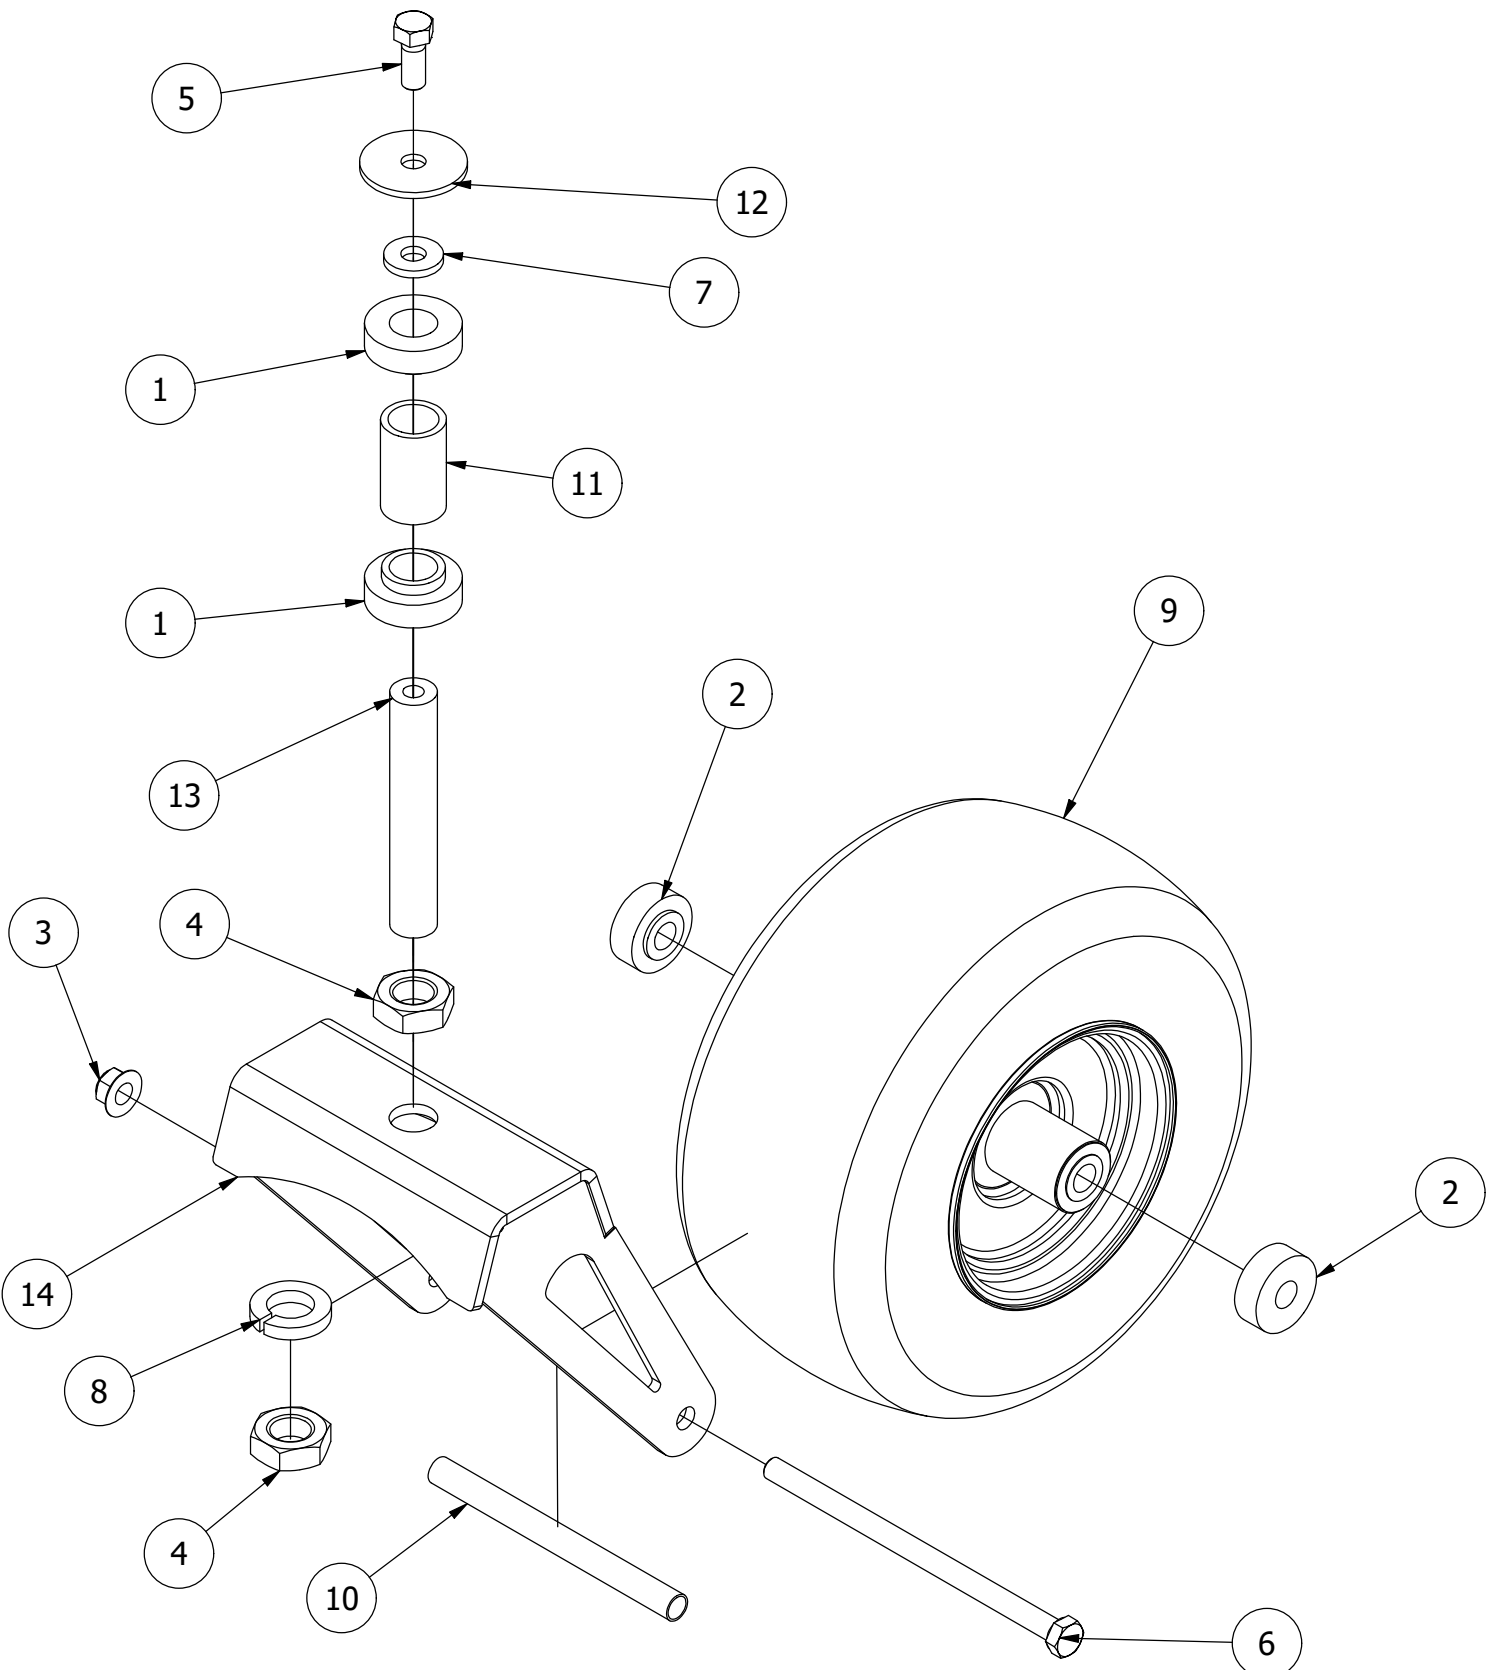

RZ-C Mower
Parts Manual 2022

Table of Contents

FRONT FORK ASSEMBLY	3-4
PARK BRAKE ASSEMBLY	5-6
FLOORBOARD AND DECK HEIGHT PEDAL ASSEMBLY	7-8
DECK HEIGHT ADJUSTER ASSEMBLY	9-10
DECK ASSIST SPRING ASSEMBLY	11-12
DRIVE ARM ASSEMBLY.....	13-14
SEAT MOUNTING ASSEMBLY	15-16
BATTERY ASSEMBLY	17-18
CONSOLE ASSEMBLY	19-20
GAS TANK ASSEMBLY.....	21-22
IDLER PULLEY ASSEMBLY.....	23-24
ENGINE COWLING ASSEMBLY	25-26
TRANSMISSION ASSEMBLY	27-28
KAWASAKI FR691V ENGINE ASSEMBLY.....	29-30
25 HP BRIGGS ENGINE ASSEMBLY.....	31-32
KOHLER 26HP 7000 ENGINE ASSEMBLY.....	33-34
42" DECK SCALPING WHEELS AND STABILIZER ASSEMBLY.....	35-36
42" SPINDLES, BLADES, PULLEYS, AND COVERS	37-38
42" DECK IDLER ASSEMBLY.....	39-40
54" DECK SCALPING WHEELS AND STABILIZER ASSEMBLY.....	41-42
54" SPINDLES, BLADES, PULLEYS, AND COVERS	43-44
54" DECK IDLER ASSEMBLY.....	45-46
DECK CHUTE ASSEMBLY	47-48
DECALS.....	49

Front Fork Assembly

Front Fork Assembly			
ITEM	QTY	PART NUMBER	DESCRIPTION
1	2	410-0006-00	1" INSERT BEARING
2	2	410-0014-00	Mower Caster Wheel Bearing
3	1	413-0002-00	1/2-13 NYLON INSERT FLANGE NUT ZINC YELLOW
4	2	413-0063-00	1"-8 FIN HEX JAM NUT ZC
5	1	418-0002-00	1/2-20 X 1-1/4 HEX FLANGE BOLT GR 8 ZC YELLOW
6	1	418-0003-00	1/2-13 X 8-1/2 HEX C/S GR 5 ZINC YELLOW
7	1	419-0003-00	1/2 FENDER WASHER 1-1/4" OD ZINC
8	1	419-0024-00	1" L/W MED SPLIT ZC
9	1	422-0027-00	RZ/RT Pro Front Tire Assembly-Smooth Tread
10	1	425-0010-00	Mower Caster Fork Wheel Spacer
11	1	425-0011-00	Caster Fork Shaft Bearing Spacer
12	1	426-0006-00	Mower Caster Shaft Washer
13	1	437-0028-00	2021 Mower Caster Shaft
14	1	490-0453-00	RZC Caster Fork Assembly