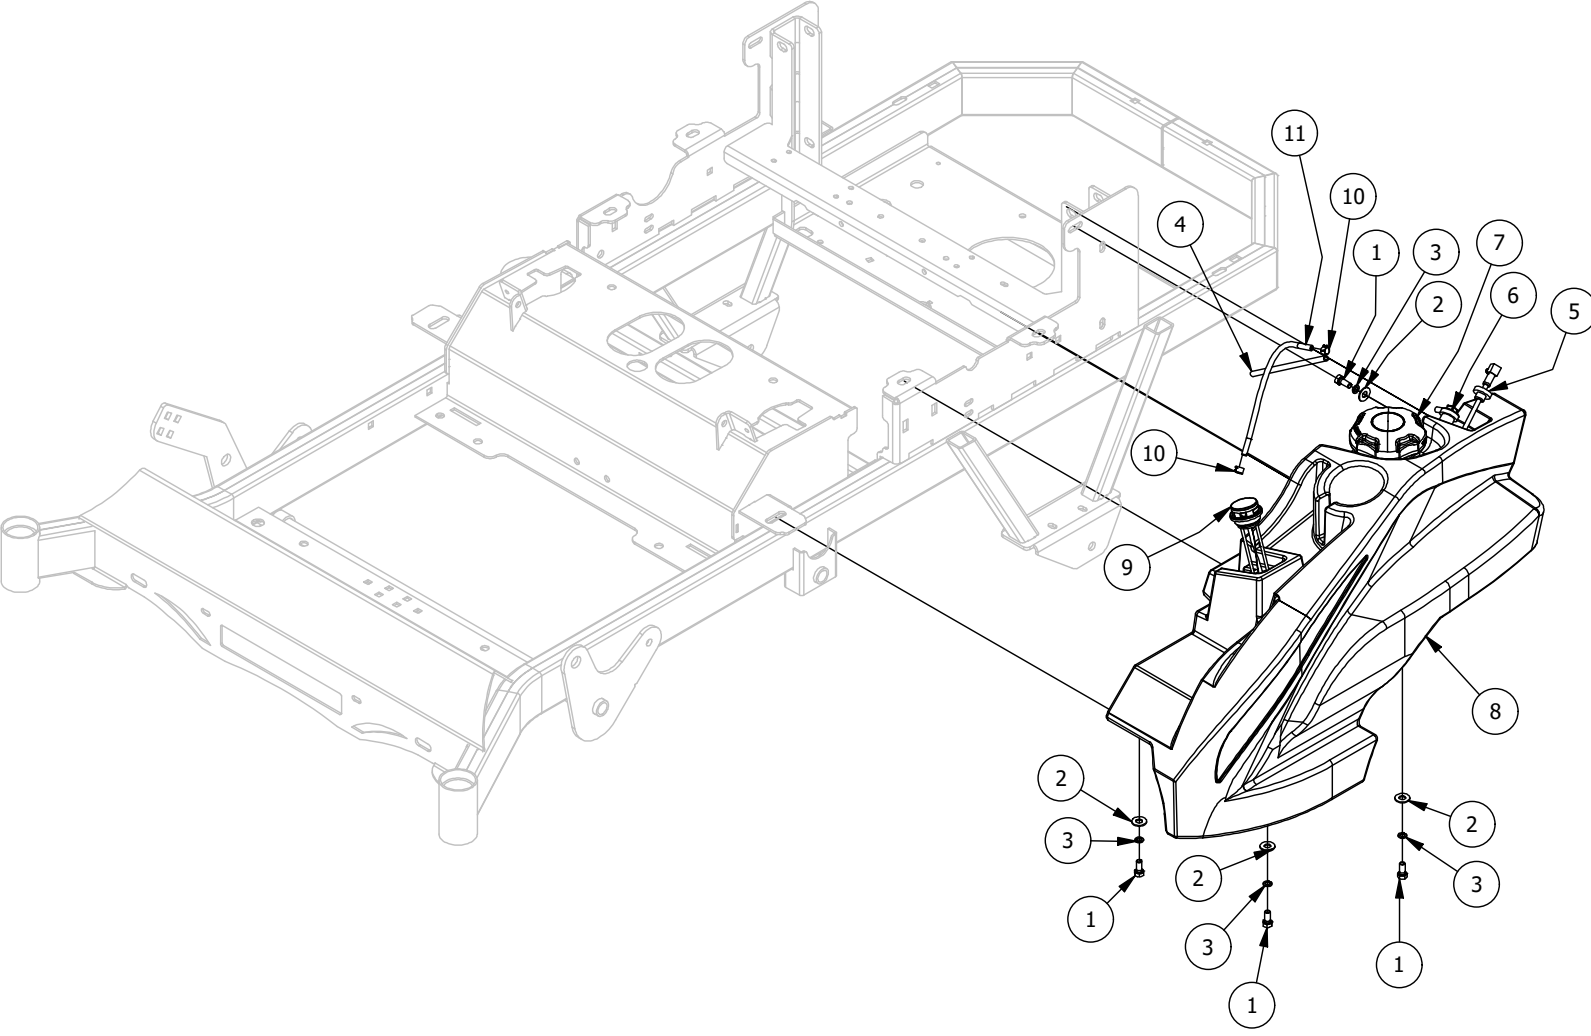

Gas Tank Assembly

Gas Tank Assembly			
ITEM	QTY	PART NUMBER	DESCRIPTION
1	4	418-0054-00	5/16-18 X 3/4 HEX C/S ZINC
2	4	419-0007-00	5/16 Flat Washer
3	4	419-0009-00	5/16 SPLIT LOCKWASHER ZINC
4	1	451-0002-00	Mower Fuel Tank Black 3/16" Vent Tube
5	1	467-0005-00	Fuel Pickup Tube Grommet
6	1	467-0006-00	Remote Tank Vent Valve w / Grommet
7	1	467-0008-00	Tank Fill Neck Non-Venting Cap
8	1	467-0021-00	2020 RZ Mower Fuel Tank Assembly Left
9	1	467-0025-00	2021 RZ Gas Gauge
10	2	472-0004-00	1/2" (#8) Hose Clamp
11	1	751-1014-00	1/4 Fuel Line - Low Perm