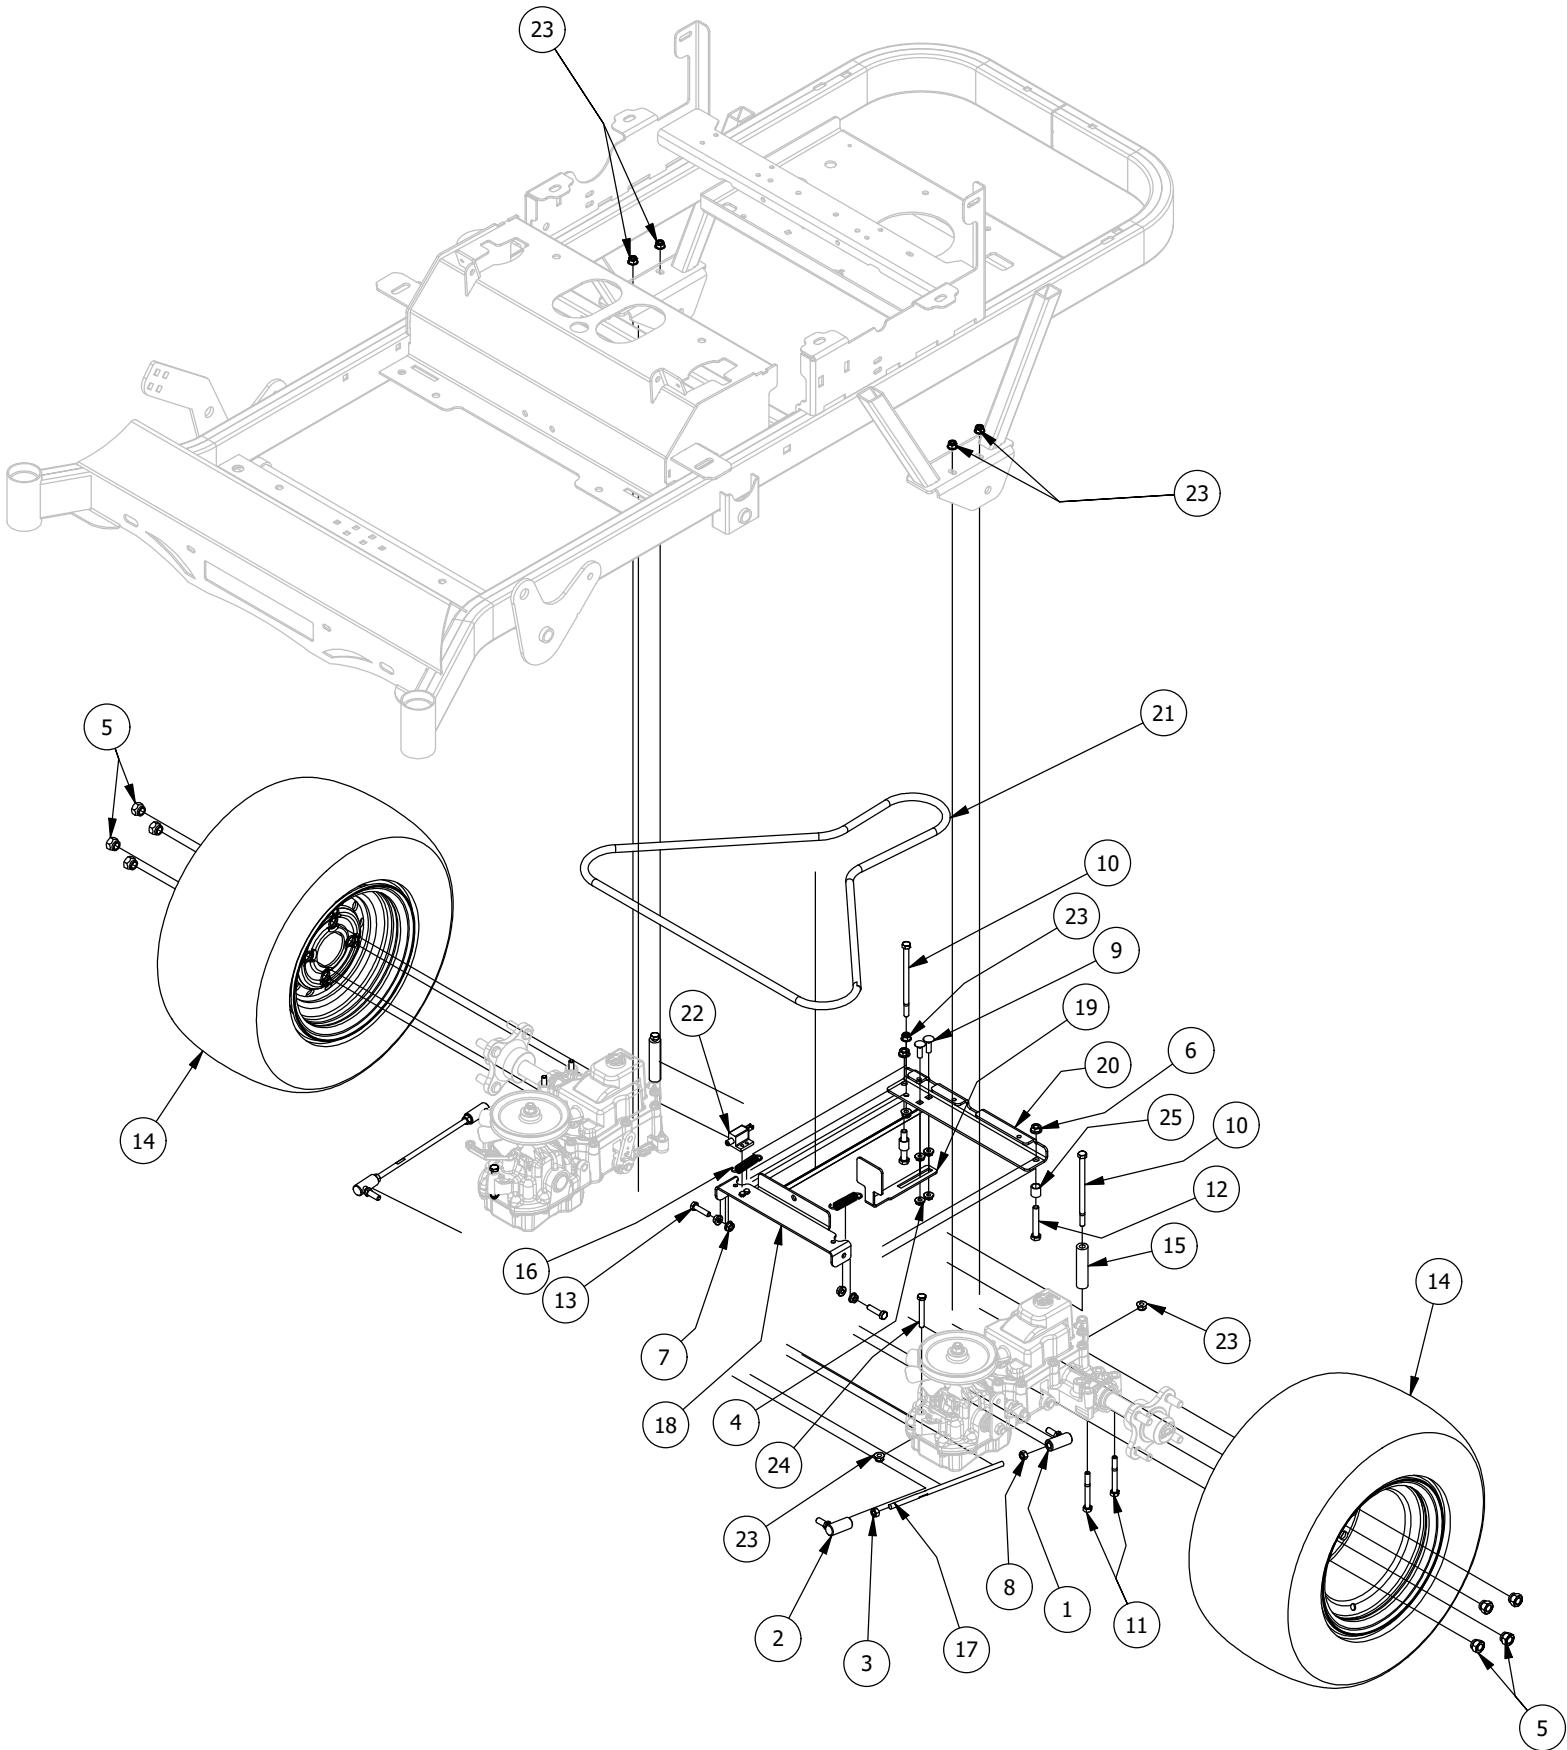

Transmission Assembly

Transmission Assembly			
ITEM	QTY	PART NUMBER	DESCRIPTION
1	2	410-0001-00	Control Arm Rod End, Right
2	2	410-0002-00	Control Arm Rod End, Left
3	2	413-0003-00	5/16 Hex Nut Left hand thread
4	4	413-0006-00	5/16-18 HEX FLANGE NUT W/SERR ZINC
5	8	413-0015-00	1/2-20 Lugnut for Aluminum Wheels
6	2	413-0020-00	3/8-16 HEX FLANGE NUT W/SERR ZINC YELLOW
7	4	413-0022-00	5/16-18 HEX FLANGE NUT W/SERR ZINC YELLOW
8	2	413-0035-00	5/16-24 HEX NUT ZINC
9	2	418-0010-00	5/16-18 X 1 CARRIAGE BOLT ZC/YEL
10	3	418-0092-00	5/16-18 UNC-5.5 Hex Bolt TTQ Transmission
11	4	418-0093-00	5/16-18 UNC-2.75 Hex Bolt TTQ Transmission
12	2	418-0107-00	3/8-16 X 2-1/4 HEX FLANGE BOLT GR 8 ZC YELLOW
13	2	418-0232-00	5/16-18 X 1-1/4 HEX C/S (GR.5) ZC/Y
14	1	422-0053-00	Turf Armor 22x11-10 Rear Tire/Wheel Assembly
15	2	425-0023-00	Mower TTQ Hydrostatic Transmission Rear Spacer
16	2	434-0003-00	Brake Pedal Release Spring
17	2	435-0020-00	Mower Drive Arm Rod TTQ 400 & 300 Trasmision
18	1	439-0018-00	Mower TTQ Brake Rod Bracket 2020
19	1	439-0066-00	Mower Standard Transmission Brake Interlock Bracket
20	1	439-0098-00	Mower TTQ Transmission Mount Brace
21	1	461-0015-00	RZ TuffTorq Pump Belt 77.5" A belt
22	1	486-0030-00	NO Plunger Limit Switch
23	10	613-8049-00	5/16-18 Nylon Insert Flange Nut Zinc Orange Nylon
24	2	618-2034-00	5/16" x 2-1/4" Hex Hd Cap Scr.
25	2	725-1011-00	11/16"x 1/2" x 5/8" Spacer