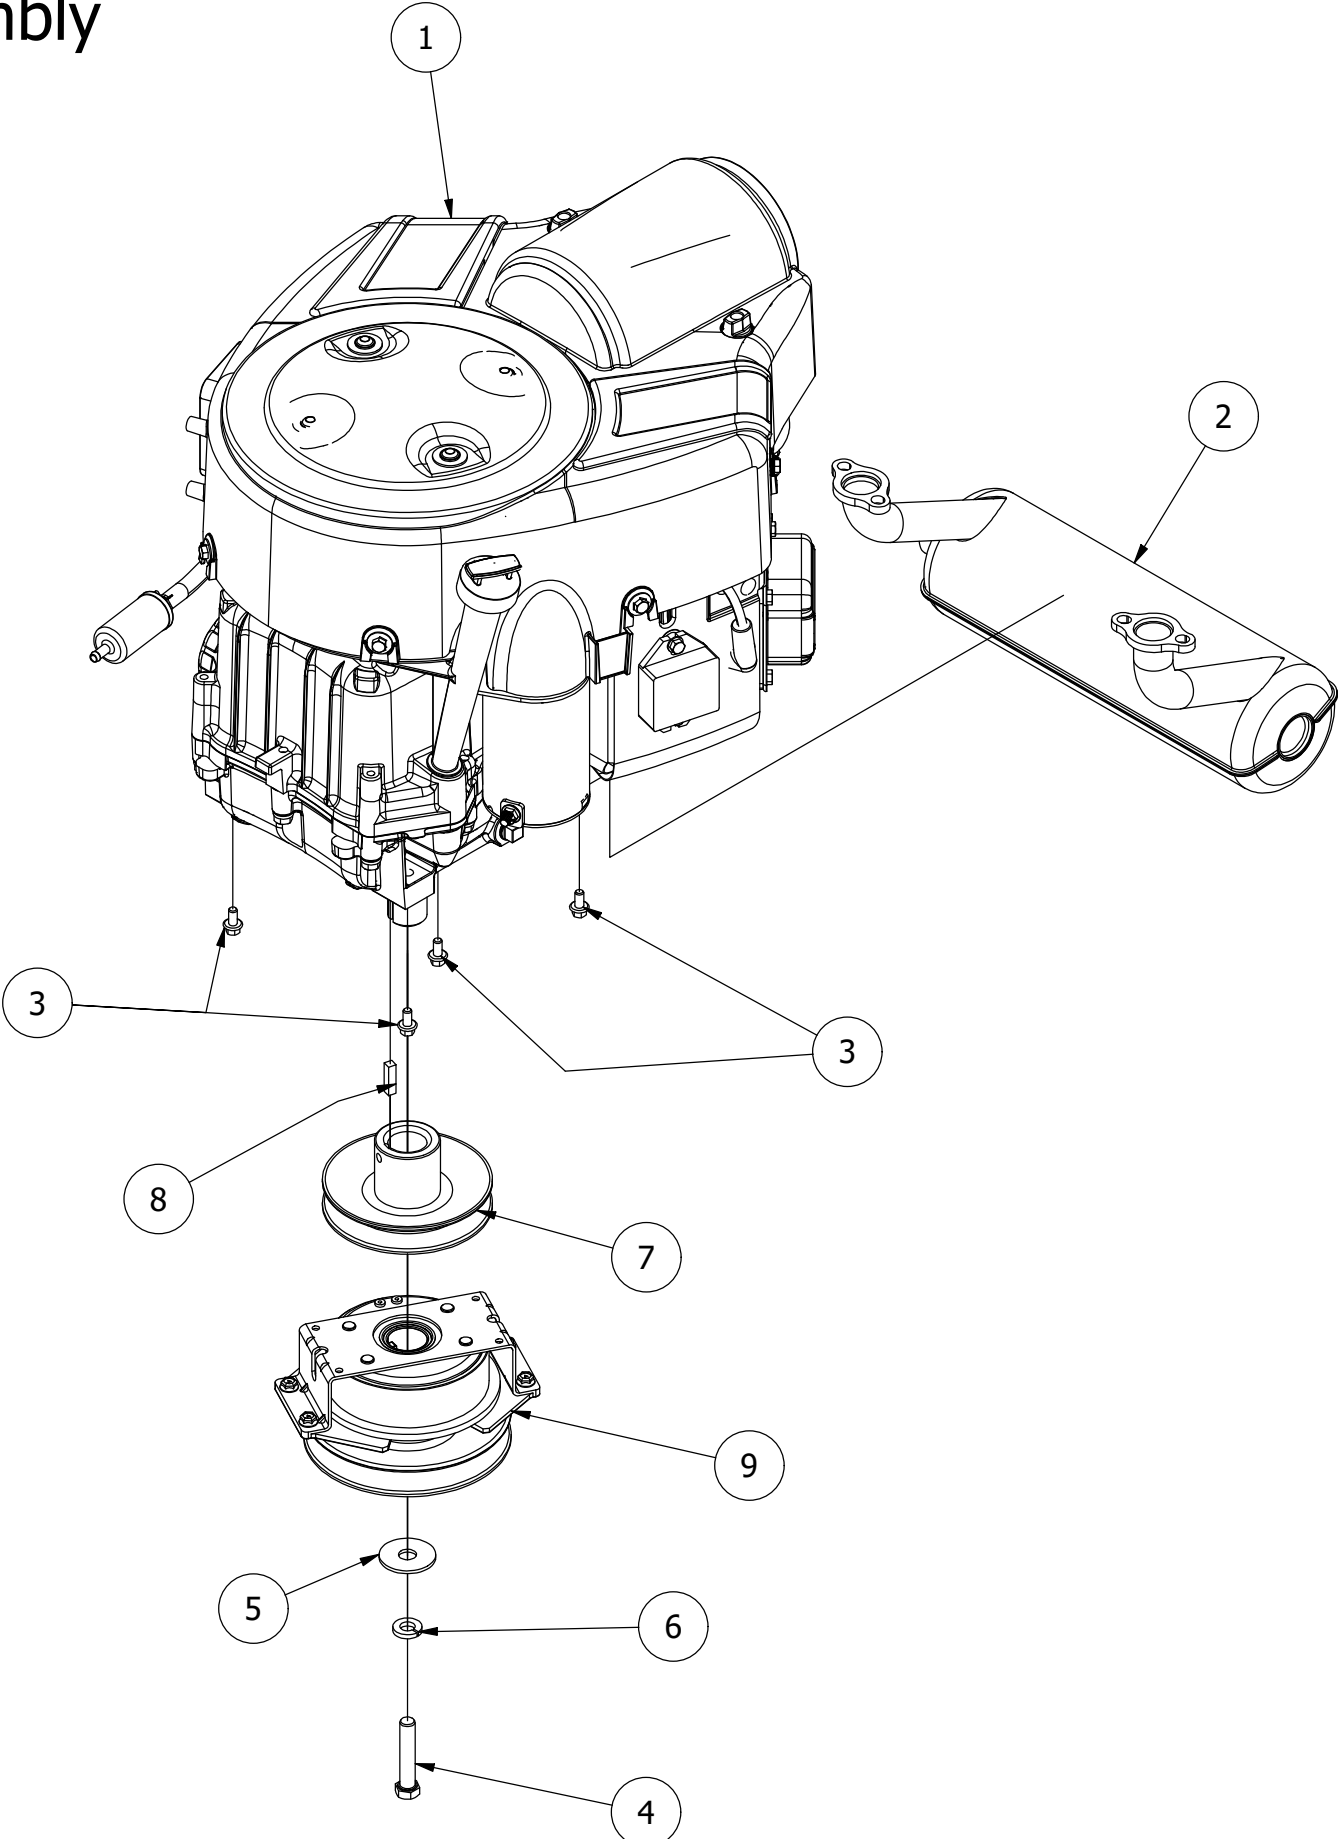

25 HP Briggs Engine Assembly

25 HP Briggs Engine Assembly			
ITEM	QTY	PART NUMBER	DESCRIPTION
1	1	415-0006-00	25HP Briggs for RZ
2	1	415-0052-00	B&S 27 HP&25HP Exhaust
3	4	418-0059-00	1/4-20 X 1/2 IND. HWH SLOT F TCS ZINC
4	1	418-0223-00	TTQ Clutch Bolt
5	1	419-0001-00	1/2" X 1-5/8 BELLEVILLE CUP WASHER ZINC YELLOW
6	1	419-0005-00	7/16 SPLIT LOCKWASHER GR 8 ZC YELLOW
7	1	433-0002-00	Drive Pulley, B Belt
8	1	442-0001-00	1/4 X 1 SQUARE KEY STOCK
9	1	470-0004-00	Mower TTQ Ogura Clutch