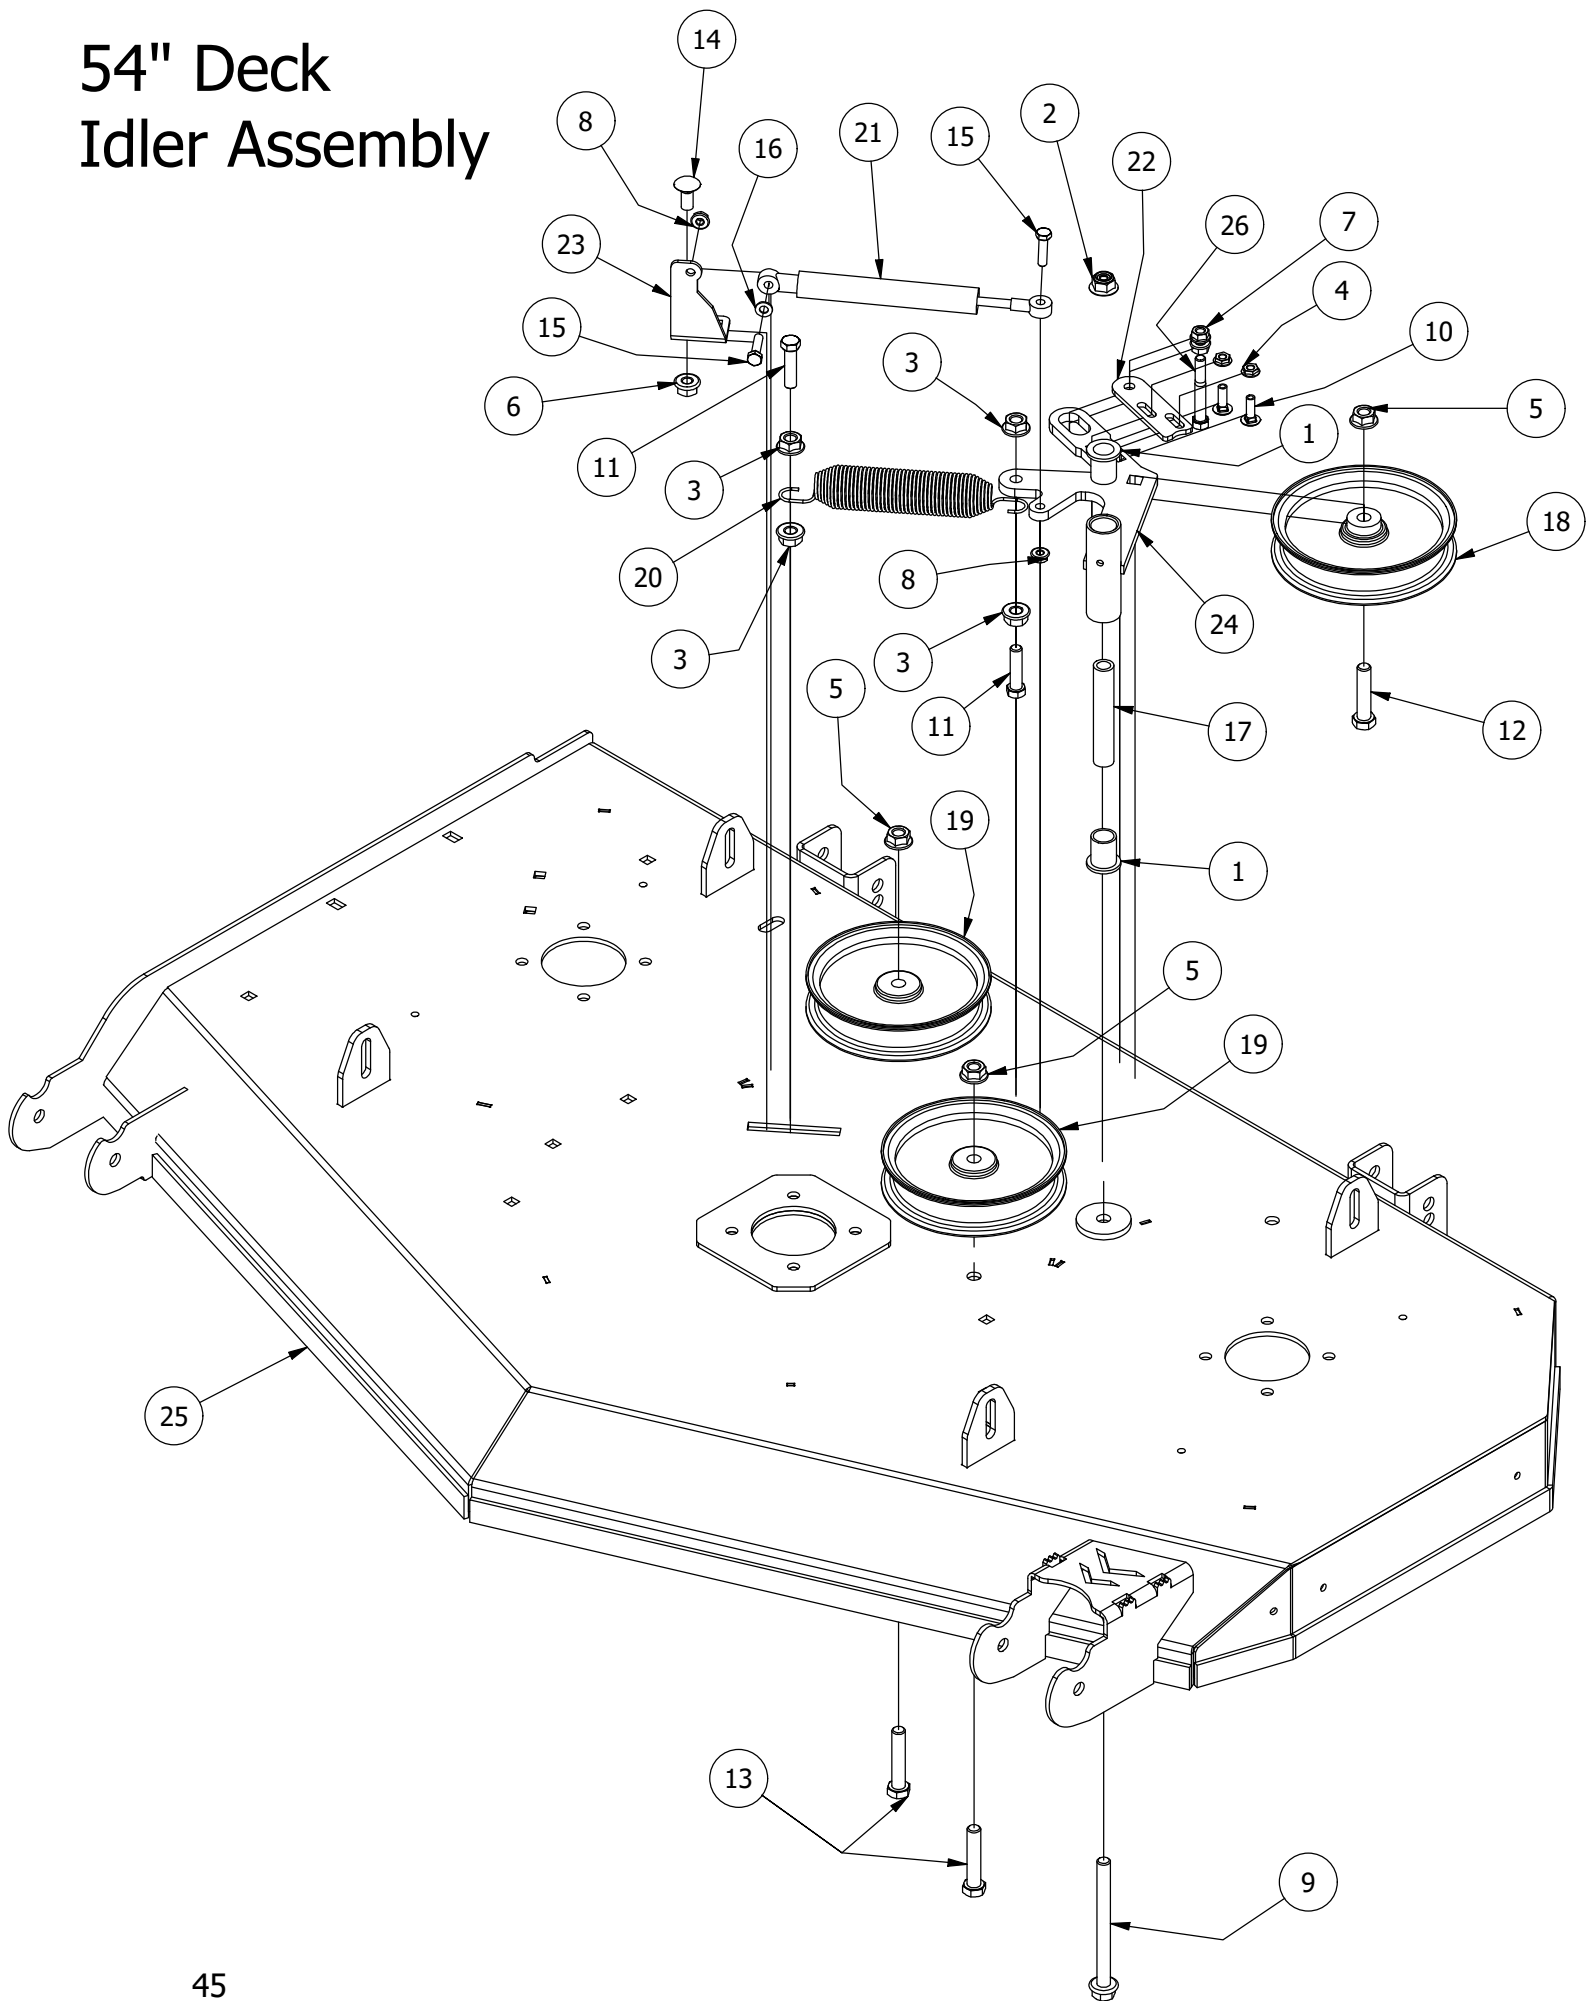

54" Deck Idler Assembly

54" Deck Idler Assembly			
ITEM	QTY	PART NUMBER	DESCRIPTION
1	2	410-0007-00	3/4" ID X 15/16" OD X 1-1/8" LENGTH FLANGE BUSHING
2	1	413-0002-00	1/2-13 NYLON INSERT FLANGE NUT ZINC YELLOW
3	4	413-0005-00	1/2-13 HEX FLANGE NUT W/SERR ZINC YELLOW
4	2	413-0006-00	5/16-18 HEX FLANGE NUT W/SERR ZINC
5	3	413-0010-00	1/2-13 HEX FLANGE NUT W/SERR ZINC
6	1	413-0011-00	7/16-14 HEX FLANGE NUT W/SERR ZINC YELLOW
7	2	413-0020-00	3/8-16 HEX FLANGE NUT W/SERR ZINC YELLOW
8	2	413-0027-00	5/16-18 NYLON INSERT FLANGE LOCKNUT ZC YELLOW
9	1	418-0009-00	1/2-13 X 5-1/2 HEX FLANGE BOLT GR 8 ZY
10	2	418-0010-00	5/16-18 X 1 CARRIAGE BOLT ZC/YEL
11	2	418-0011-00	7/16-14X 1-3/4 HEX C/S GR5 ZINC Yellow
12	1	418-0012-00	1/2-13 X 2-1/4 HEX C/S GR 5 ZINC
13	2	418-0014-00	1/2-13 X 2-1/2 HEX FLANGE BOLT GR 8 ZC YELLOW
14	1	418-0017-00	7/16-14 X 1 CARRIAGE BOLT ZINC
15	2	418-0109-00	5/16- 18 x 1 1/4 Hex C/S (GR.8) ZC/Yel
16	1	419-0016-00	5/16" ID X 5/8" OD X 1/16" THK BRONZE WASHER
17	1	425-0006-00	Mower Inner Idler Spacer
18	1	433-0014-00	6-3/4" Idler Pulley, 7/16" Spacer Assembly
19	2	433-0015-00	6-3/4" Idler Pulley, 15/16" Spacer Assembly
20	1	434-0007-00	2019 Mower Deck Spring
21	1	434-0009-00	Idler Gas Spring
22	1	439-0257-00	Deck Idler Pulley Belt Retainer Brkt
23	1	439-0335-00	Deck Belt Idler Damper Mounting Bracket
24	1	490-0019-00	Mower Deck Idler Pulley Arm Assembly
25	1	490-0452-00	RZC 54" Deck Assembly
26	1	618-2078-00	3/8-16 x 2-3/4 Hex C/S GR2 Zinc