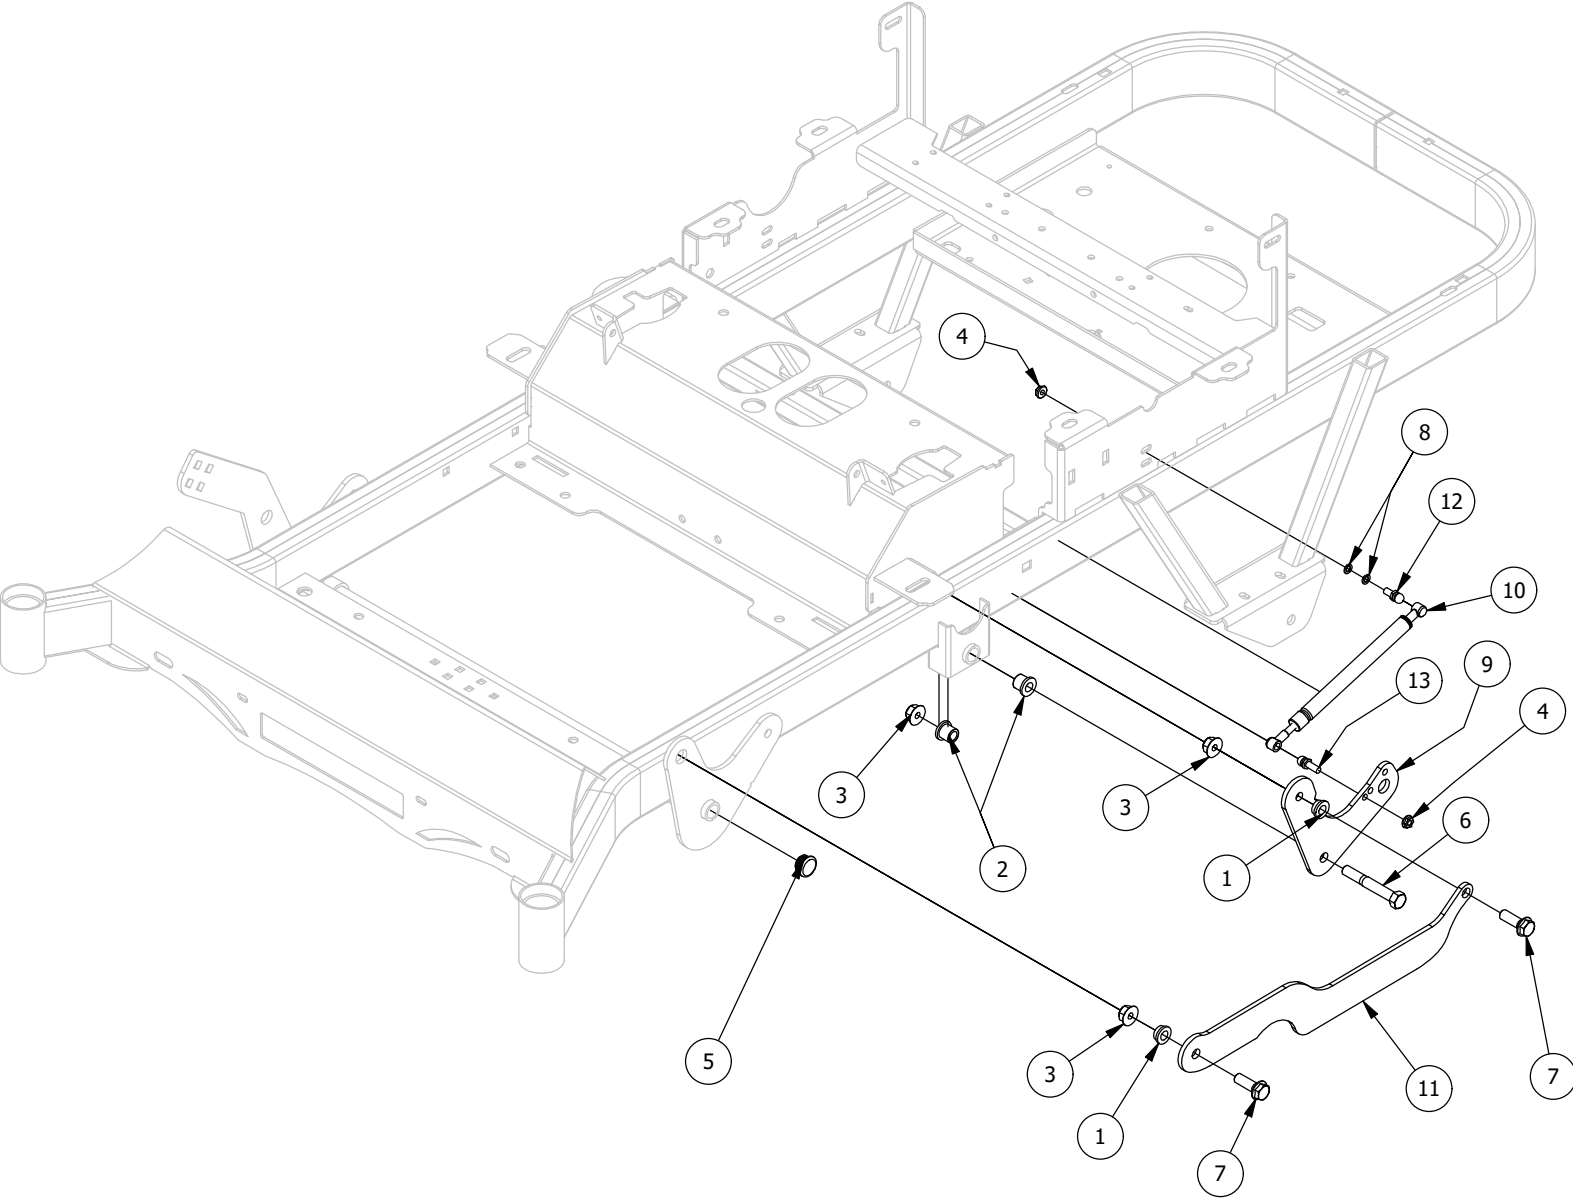

Deck Assist Spring Assembly

Deck Assist Spring Assembly

ITEM	QTY	PART NUMBER	DESCRIPTION
1	2	410-0009-00	1/2" ID X 3/4" OD X 3/8" LENGTH FLANGE BUSHING
2	2	410-0068-00	.502 ID X .753 OD X .75 OAL X1 FL OD X .125 FL BUSHING
3	3	413-0002-00	1/2-13 NYLON INSERT FLANGE LOCKNUT ZC YELLOW
4	2	413-0006-00	5/16-18 HEX FLANGE NUT W/SERR ZINC
5	1	414-0016-00	1" Round Tube Plug
6	1	418-0042-00	1/2-13 X 3-1/2 HEX C/S GR 5 ZINC YELLOW
7	2	418-0047-00	1/2-13 X 1-1/2 HEX FLANGE BOLT GR 8 ZINC YELLOW
8	2	419-0009-00	5/16 SPLIT LOCKWASHER ZINC
9	1	431-0008-00	2020 RZ Left Rear Deck Height Control Arm
10	1	434-0008-00	RZ Deck Assist Gas Spring
11	1	435-0015-00	Mower Deck Height Left Link Arm
12	1	487-0005-00	Control Arm Damper Ball Stud
13	1	487-0008-00	Control Arm Damper Ball Stud 3/4" Thread