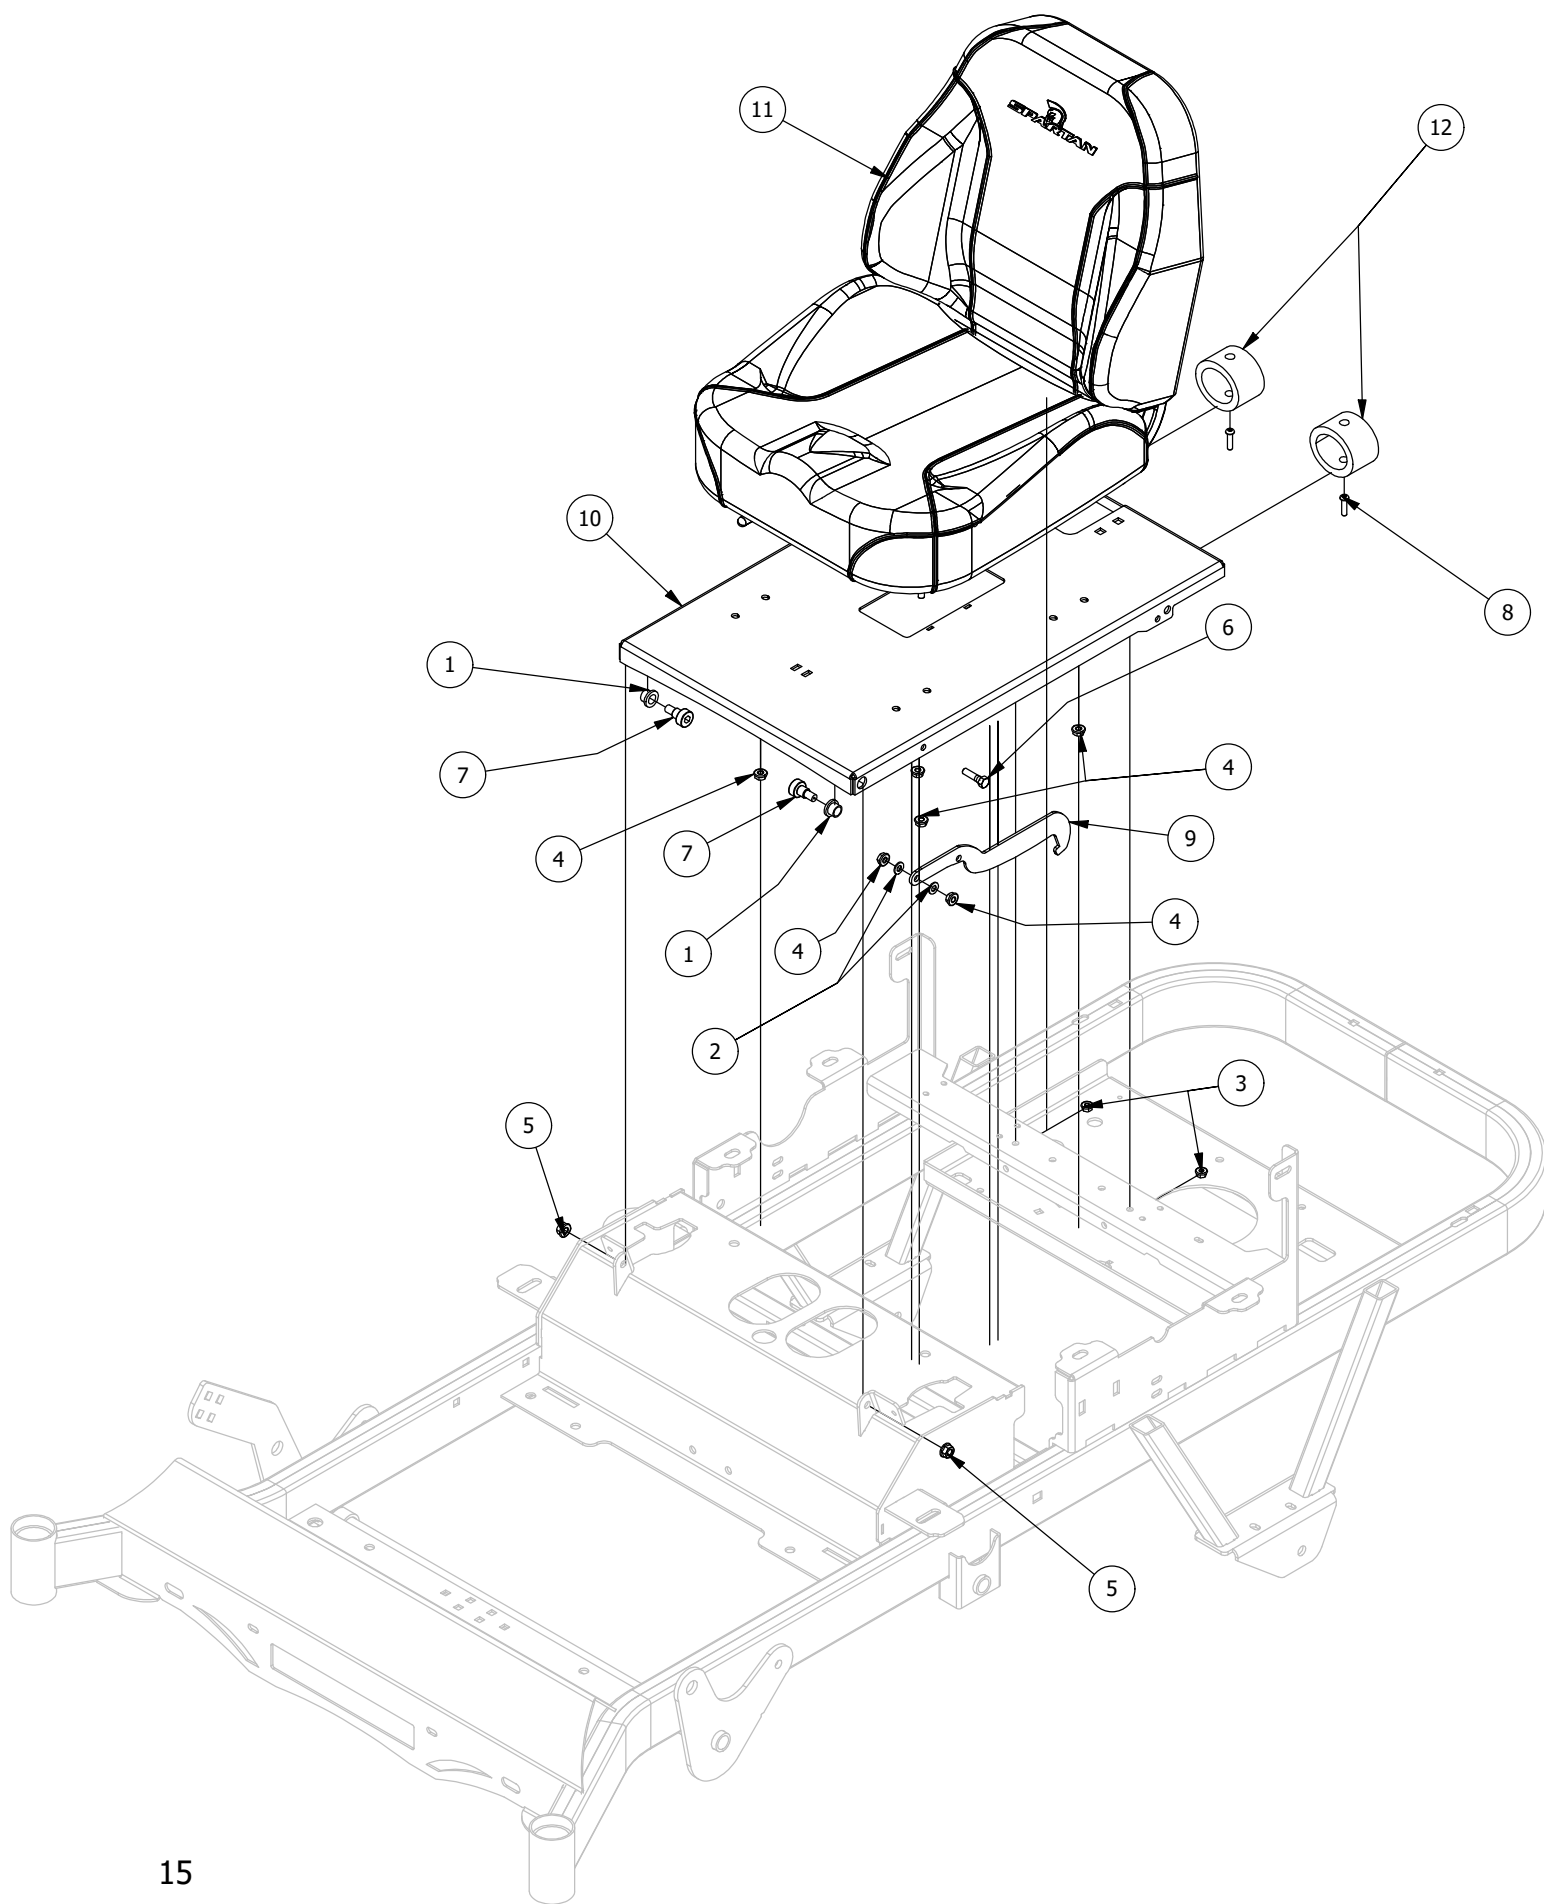

Seat Mounting Assembly

Seat & Battery Assembly			
ITEM	QTY	PART NUMBER	DESCRIPTION
1	2	410-0010-00	1/2" ID X 5/8" OD X 1/2" LENGTH FLANGE BUSHING
2	2	413-0016-00	.312 ID X .625 OD X .062 THK THRUST BEARING OIL-IMPREG BRNZ
3	2	413-0026-00	1/4-20 NYLON INSERT FLANGE L/NUT ZINC
4	6	413-0027-00	5/16-18 NYLON INSERT FLANGE LOCKNUT ZC YELLOW
5	2	413-0029-00	3/8-16 NYLON INSERT FLANGE L/NUT ZC YELLOW
6	1	418-0036-00	5/16-18 X 1-1/4 HEX TAP BOLT ZINC GR8
7	2	418-0038-00	1/2 X 1/2 SOCKET SHOULDER BOLT ZC YELLOW
8	2	418-0039-00	1/4-20 X 1 BUTTON SOCKET C/S 18-8 SS W/ BLACK MAGNI 577
9	1	439-0065-00	Mower Seat Latch Hook
10	1	439-0430-00	RZ Mower Seat Brtk
11	1	471-0032-00	RZ Seat Standard
12	2	487-0004-00	Seat Suspension Elastomer GBR-7