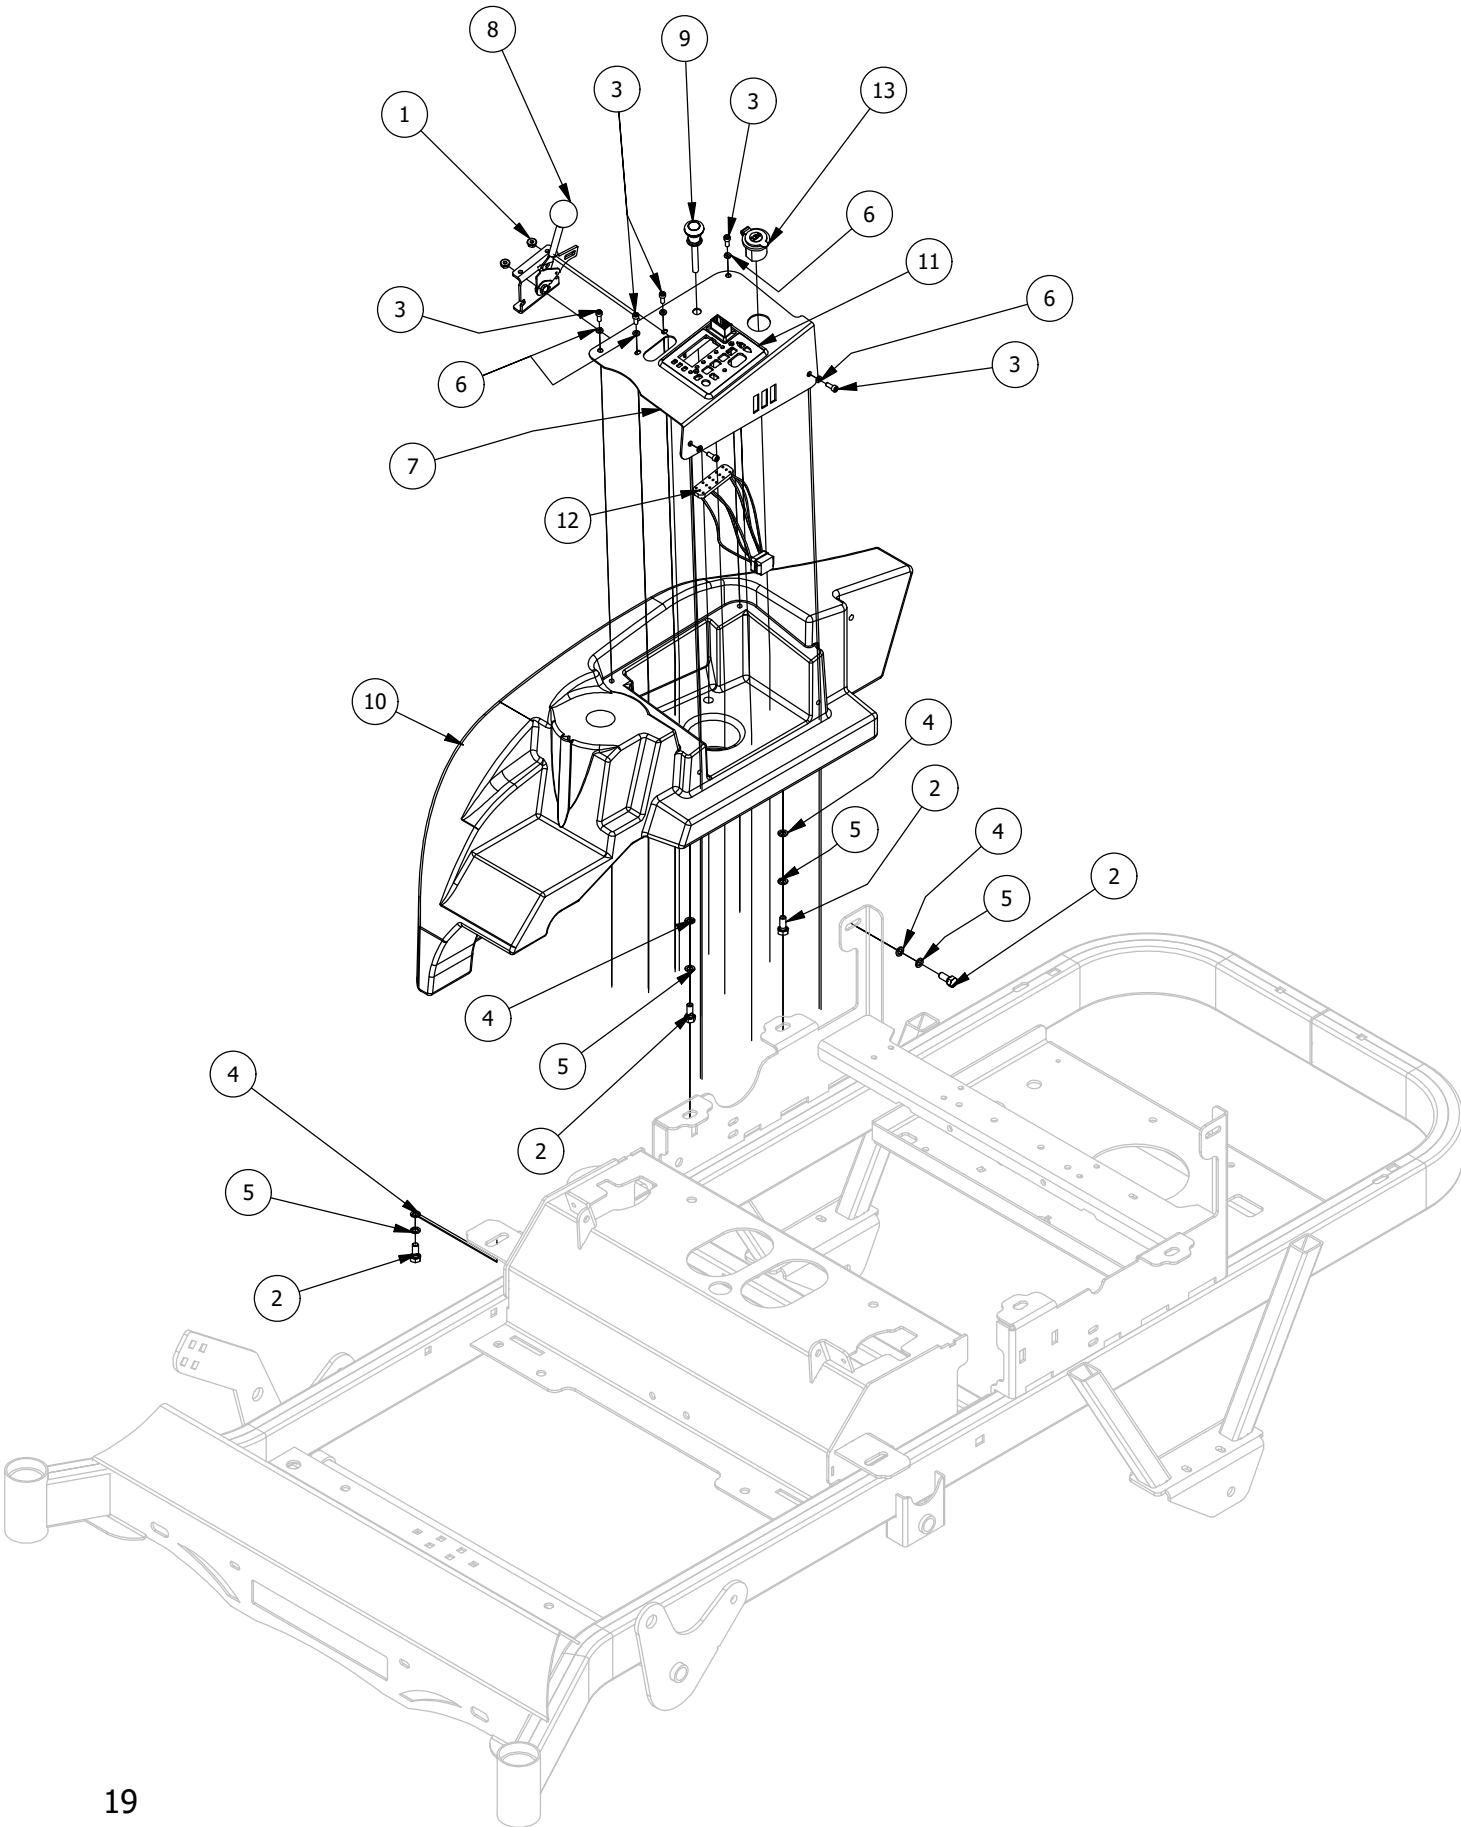

Console Assembly

Console Assembly			
ITEM	QTY	PART NUMBER	DESCRIPTION
1	2	413-0008-00	10-24 NYLON INSERT LOCKNUT 18-8 SS
2	4	418-0054-00	5/16-18 X 3/4 HEX C/S ZINC
3	6	418-0055-00	10-24 X 1/2 SOCKET C/S 18-8 SS
4	4	419-0007-00	5/16 Flat Washer
5	4	419-0009-00	5/16 SPLIT LOCKWASHER ZINC
6	6	419-0011-00	#10 SPLIT LOCKWASHER 18-8 SS
7	1	439-0491-00	RZC Gas Tank Console
8	1	464-0001-00	Mower Throttle Cable Assembly w / Handle
9	1	464-0002-00	Choke Cable
10	1	467-0022-00	2020 RZ Mower Console Assembly Right
11	1	486-0004-00	Mower Control Console, Carbureted Engine
12	1	486-0009-00	RZ/RZ-Pro Wiring Harness 26Kohler/Briggs/FR730 Engines
13	1	677-2075-00	12 Volt Auxiliary Plug