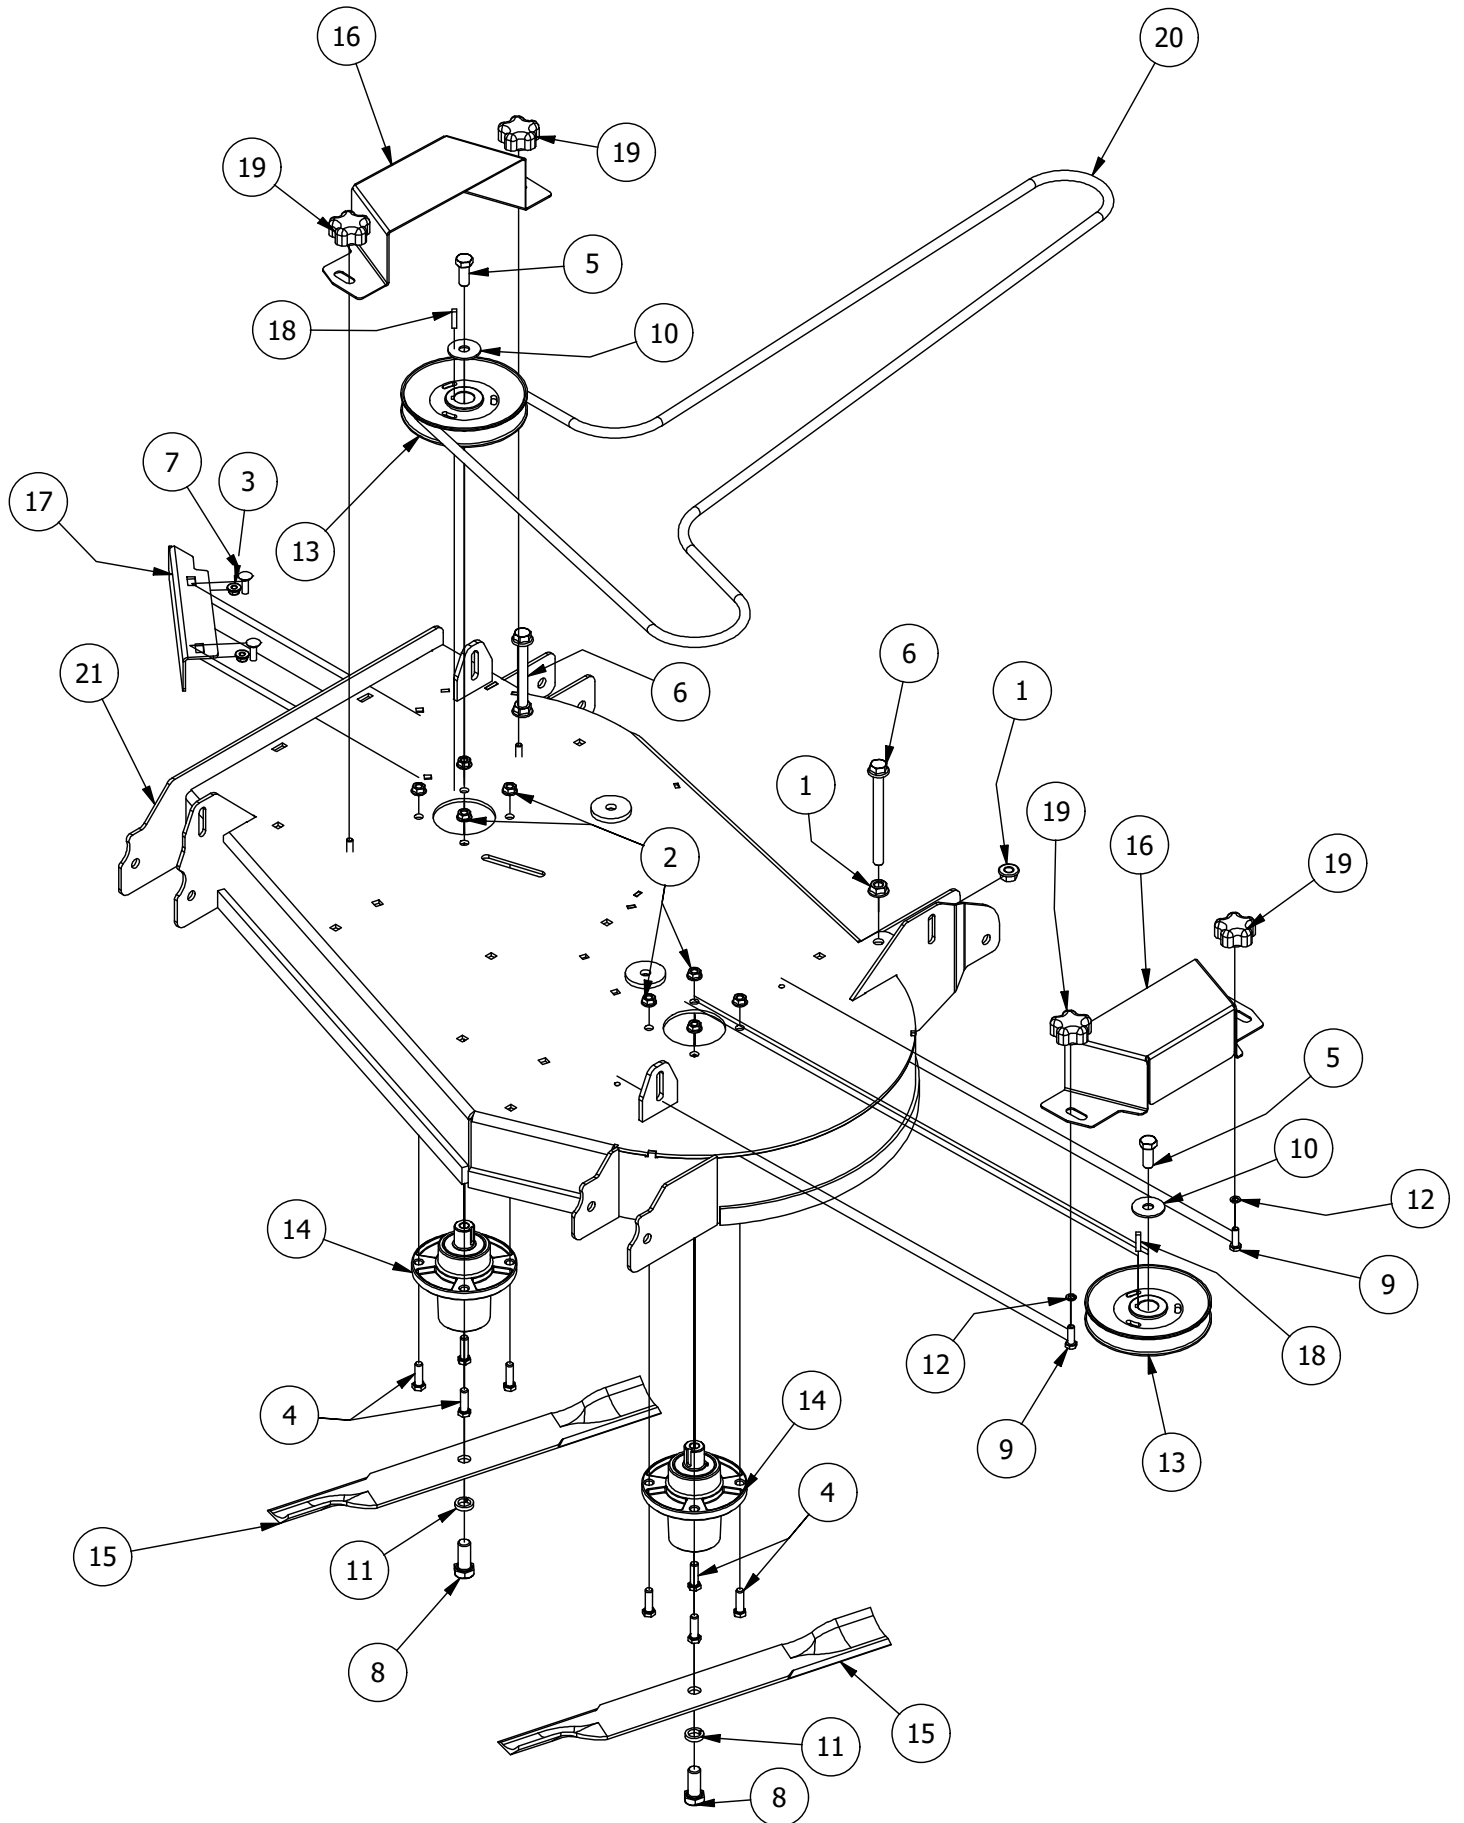

42" Deck Scalping Wheels and Stabilizer

42" Deck Scalping Wheels and Stabilizer			
ITEM	QTY	PART NUMBER	DESCRIPTION
1	6	413-0002-00	1/2-13 NYLON INSERT FLANGE NUT ZINC YELLOW
2	16	413-0011-00	7/16-14 HEX FLANGE NUT W/SERR ZINC YELLOW
3	2	418-0016-00	1/2-13 X 5 HEX C/S GR 2 ZINC YELLOW
4	4	418-0021-00	1/2-13 X 3-3/4 HEX C/S GR 5 ZINC
5	8	418-0046-00	7/16-14 X 2 HEX C/S GR 5 ZINC YELLOW
6	8	419-0010-00	.443 ID X .750 OD X .125 THK NYLON BLACK
7	2	422-0001-00	Anti-Scalp Wheel
8	4	435-0013-00	RZ Mower Deck Actuator Connecting Link
9	2	490-0047-00	2019 all RZ Deck Stabilizer assembly
10	1	490-0421-00	42" Deck Assembly
11	8	732-2000-00	Large MTV A-Arm Bushing
12	4	732-2001-00	Large MTV A-Arm Bushing Sleeve

42" Deck Spindles, Blades, Pulleys, and Covers

42" Deck Spindles, Blades, Pulleys, and Covers

ITEM	QTY	PART NUMBER	DESCRIPTION
1	4	413-0005-00	1/2-13 HEX FLANGE NUT W/SERR ZINC YELLOW
2	8	413-0020-00	3/8-16 HEX FLANGE NUT W/SERR ZINC YELLOW
3	2	413-0027-00	5/16-18 NYLON INSERT FLANGE LOCKNUT ZC YELLOW
4	8	418-0005-00	3/8-16 x 1-1/4 Hex Bolt GR5
5	2	418-0006-00	1/2-20 X 1-1/4 HEX C/S GR 5 ZINC
6	2	418-0009-00	1/2-13 X 5-1/2 HEX FLANGE BOLT GR 8 ZY
7	2	418-0060-00	5/16-18 X 1 CARRIAGE BOLT ZINC YELLOW
8	2	418-0078-00	5/8-11 X 1-1/2 HEX C/S GR 8 ZC YELLOW
9	4	418-0108-00	5/16 x1 Hex C/S (GR8) ZC/Yel
10	2	419-0001-00	1/2" X 1-5/8 BELLEVILLE CUP WASHER ZINC YELLOW
11	2	419-0004-00	5/8 SPLIT LOCKWASHER ZINC
12	4	419-0009-00	5/16 SPLIT LOCKWASHER ZINC
13	2	433-0003-00	Deck Pulley 61"
14	2	437-0026-00	RZ-C Spindle
15	2	438-0013-00	42" Deck Straight Blade (.187" x 2.5" x 21.188")
16	2	439-0492-00	RZC 42" Pulley Cover
17	1	439-0684-00	42" Deck Wiper Bracket
18	2	442-0001-00	1/4 X 1 SQUARE KEY STOCK
19	4	445-0005-00	5/16-18 5-LOBE (STAR) FEMALE SOFT TOUCH KNOB (1.90 DIA) BLK
20	1	461-0016-00	42" Deck Belt
21	1	490-0421-00	42" Deck Assembly