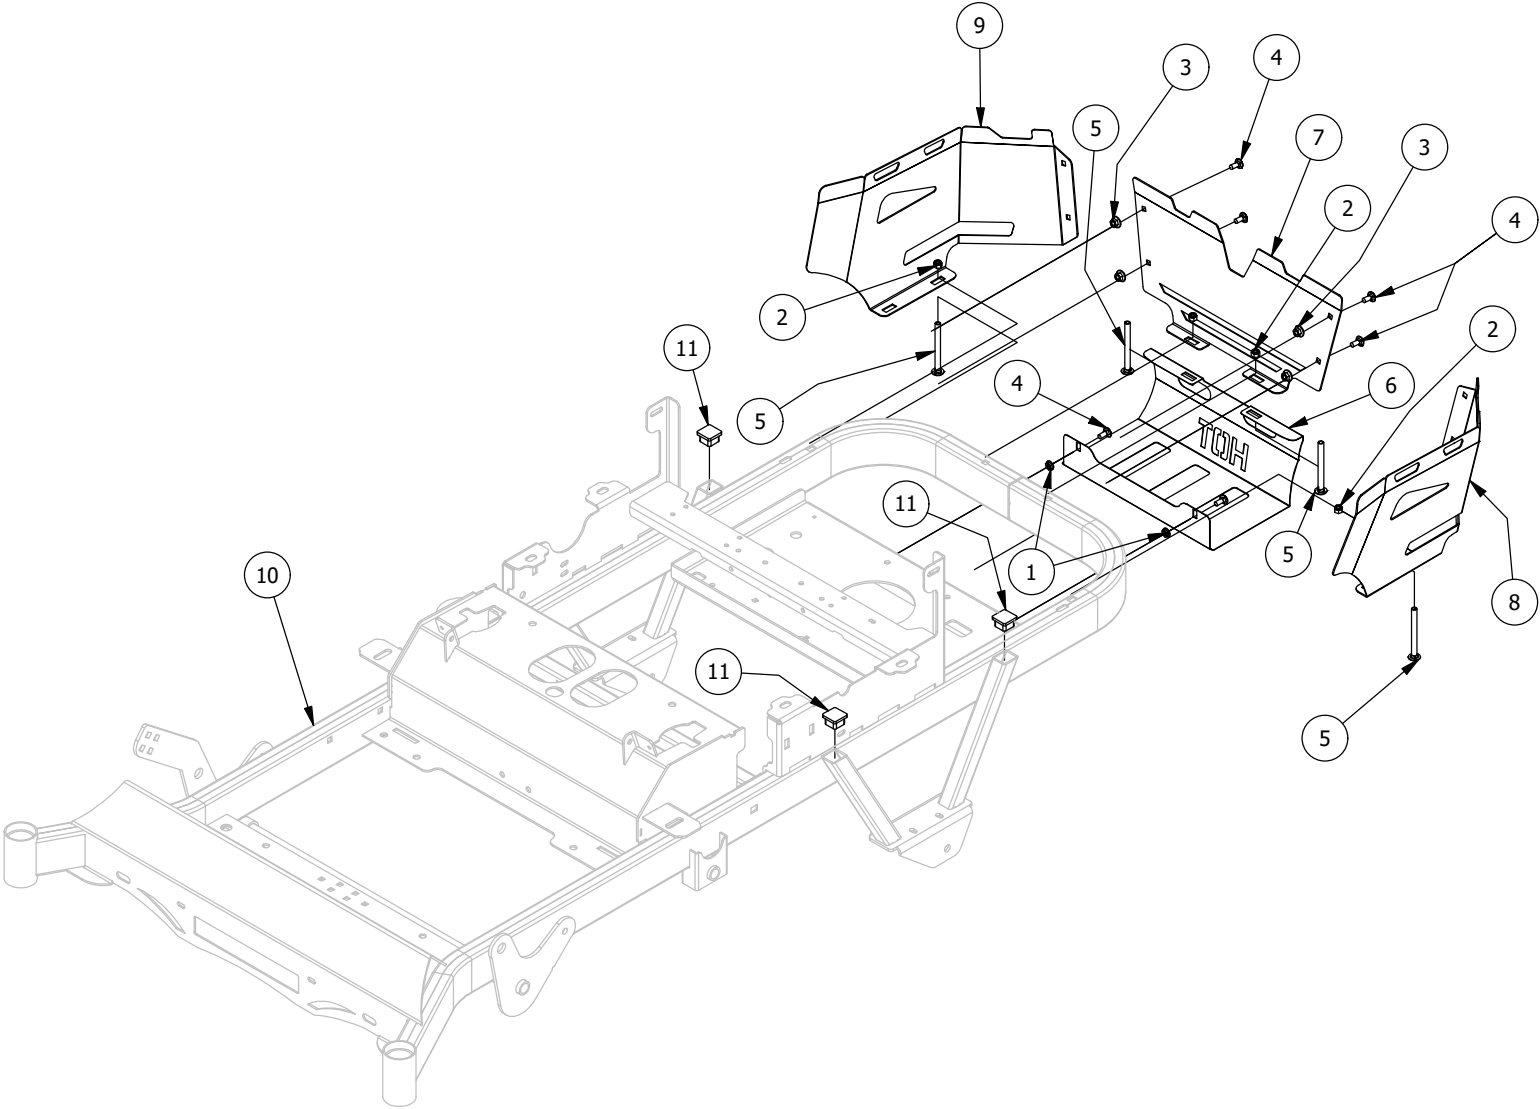

Engine Cowling Assembly

Engine Cowling Assembly

ITEM	QTY	PART NUMBER	DESCRIPTION
1	2	413-0006-00	5/16-18 HEX FLANGE NUT W/SERR ZINC
2	4	413-0013-00	3/8-16 NYLON INSERT FLANGE LOCKNUT ZINC
3	4	413-0066-00	5/16-24 Hex Flange Nut Serr Yello Zinc
4	6	418-0008-00	5/16-18 X 3/4 CARRIAGE BOLT ZINC
5	4	418-0018-00	3/8-16 X 4 CARRIAGE BOLT ZINC/YEL
6	1	439-0115-00	RZ Mower Muffler Guard
7	1	439-0494-00	2021 CRZ Rear Cover Center Plate
8	1	439-0495-00	2021 RZC Rear Cover Left Side
9	1	439-0496-00	2021 RZC Rear Cover Right Side
10	1	490-0480-00	2022 TTQ Frame Assembly
11	4	714-1002-00	1-1/4"x1-1/4" Black Tube Plug