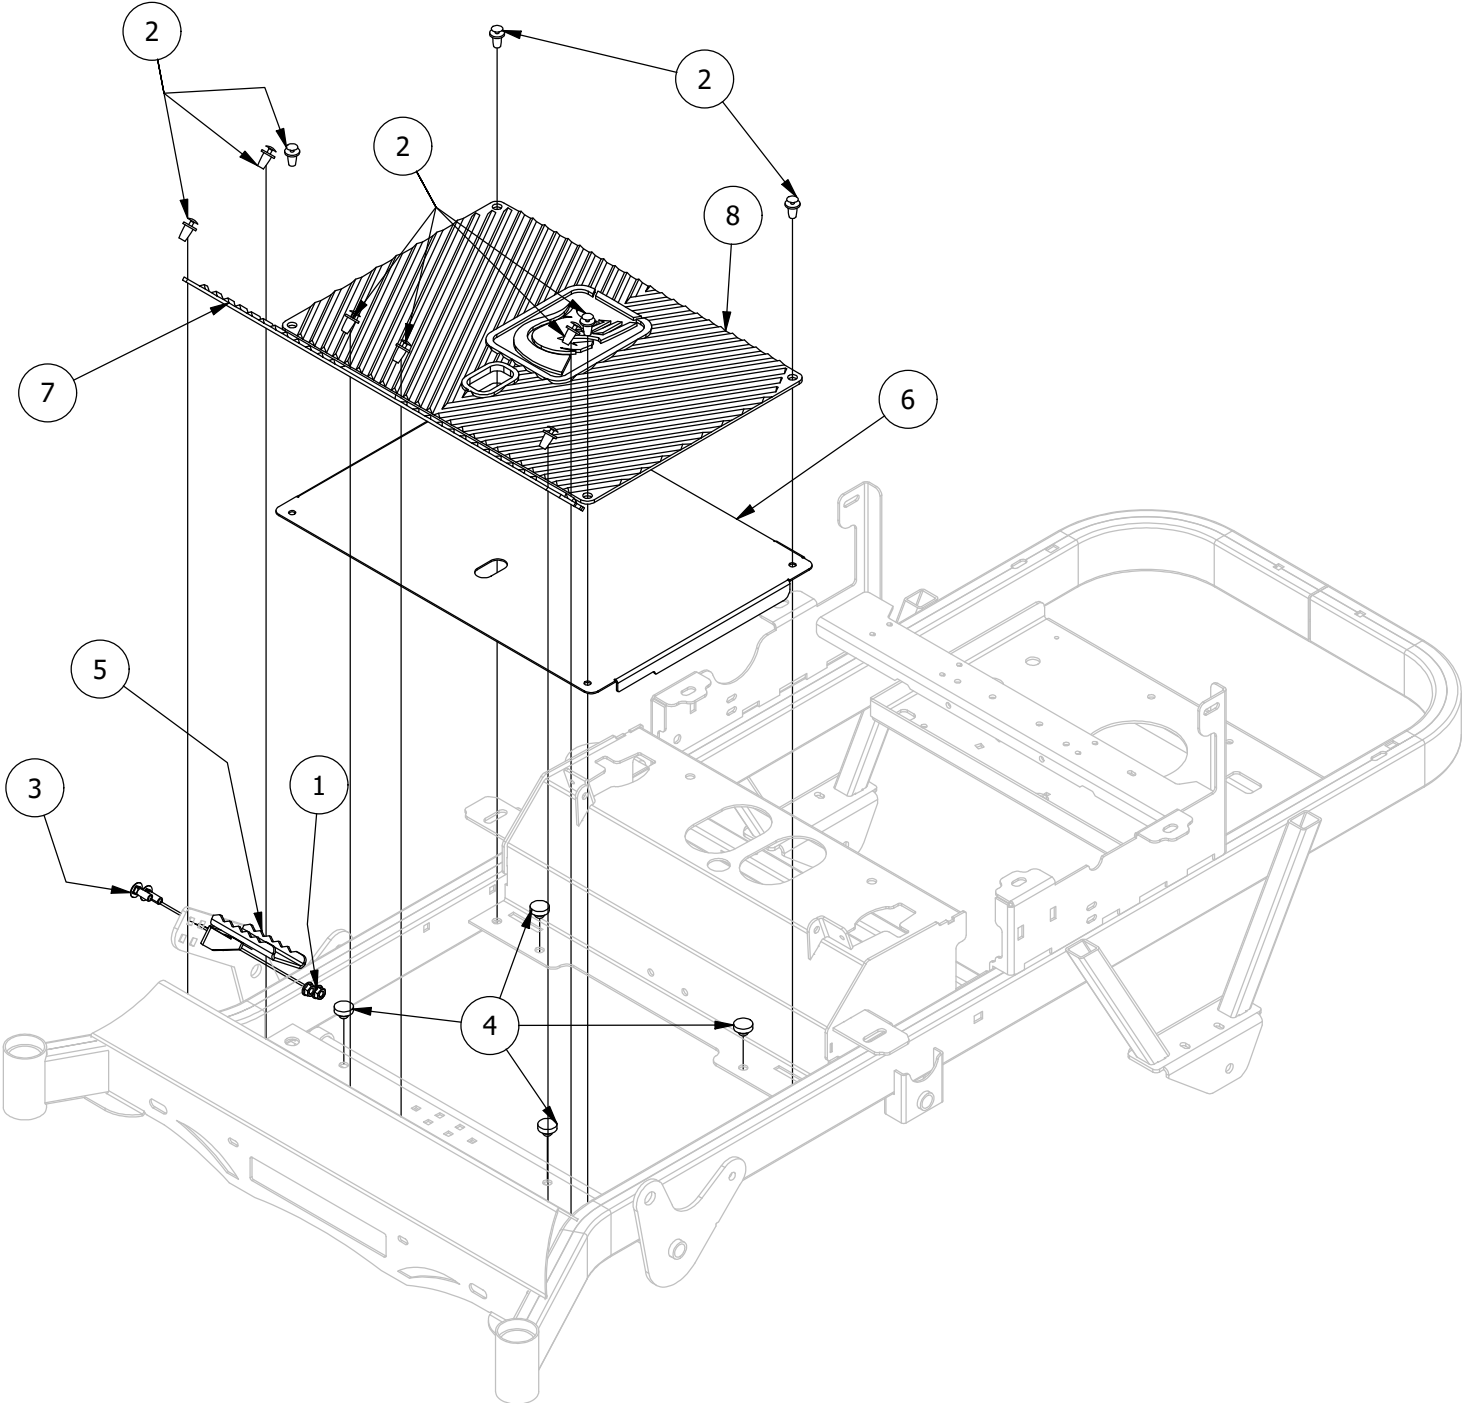

Floorboard and Deck Height Pedal Assembly

Floorboard and Deck Height Pedal Assembly			
ITEM	QTY	PART NUMBER	DESCRIPTION
1	2	413-0020-00	3/8-16 HEX FLANGE NUT W/SERR ZINC YELLOW
2	10	414-0002-00	8MM PUSH TYPE RETAINER NYLON BLACK
3	2	418-0045-00	3/8-16 X 1 Carriage Bolt Zinc Yellow
4	4	429-0002-00	Push-In Rubber Bumper, Mower Floor
5	1	439-0059-00	Mower Deck Height Foot Pedal
6	1	439-0114-00	Mower Floorboard
7	1	481-0005-00	2017 Mower Rubber Foot Rest Mat
8	1	481-0006-00	2017 Mower Logo Floor Mat