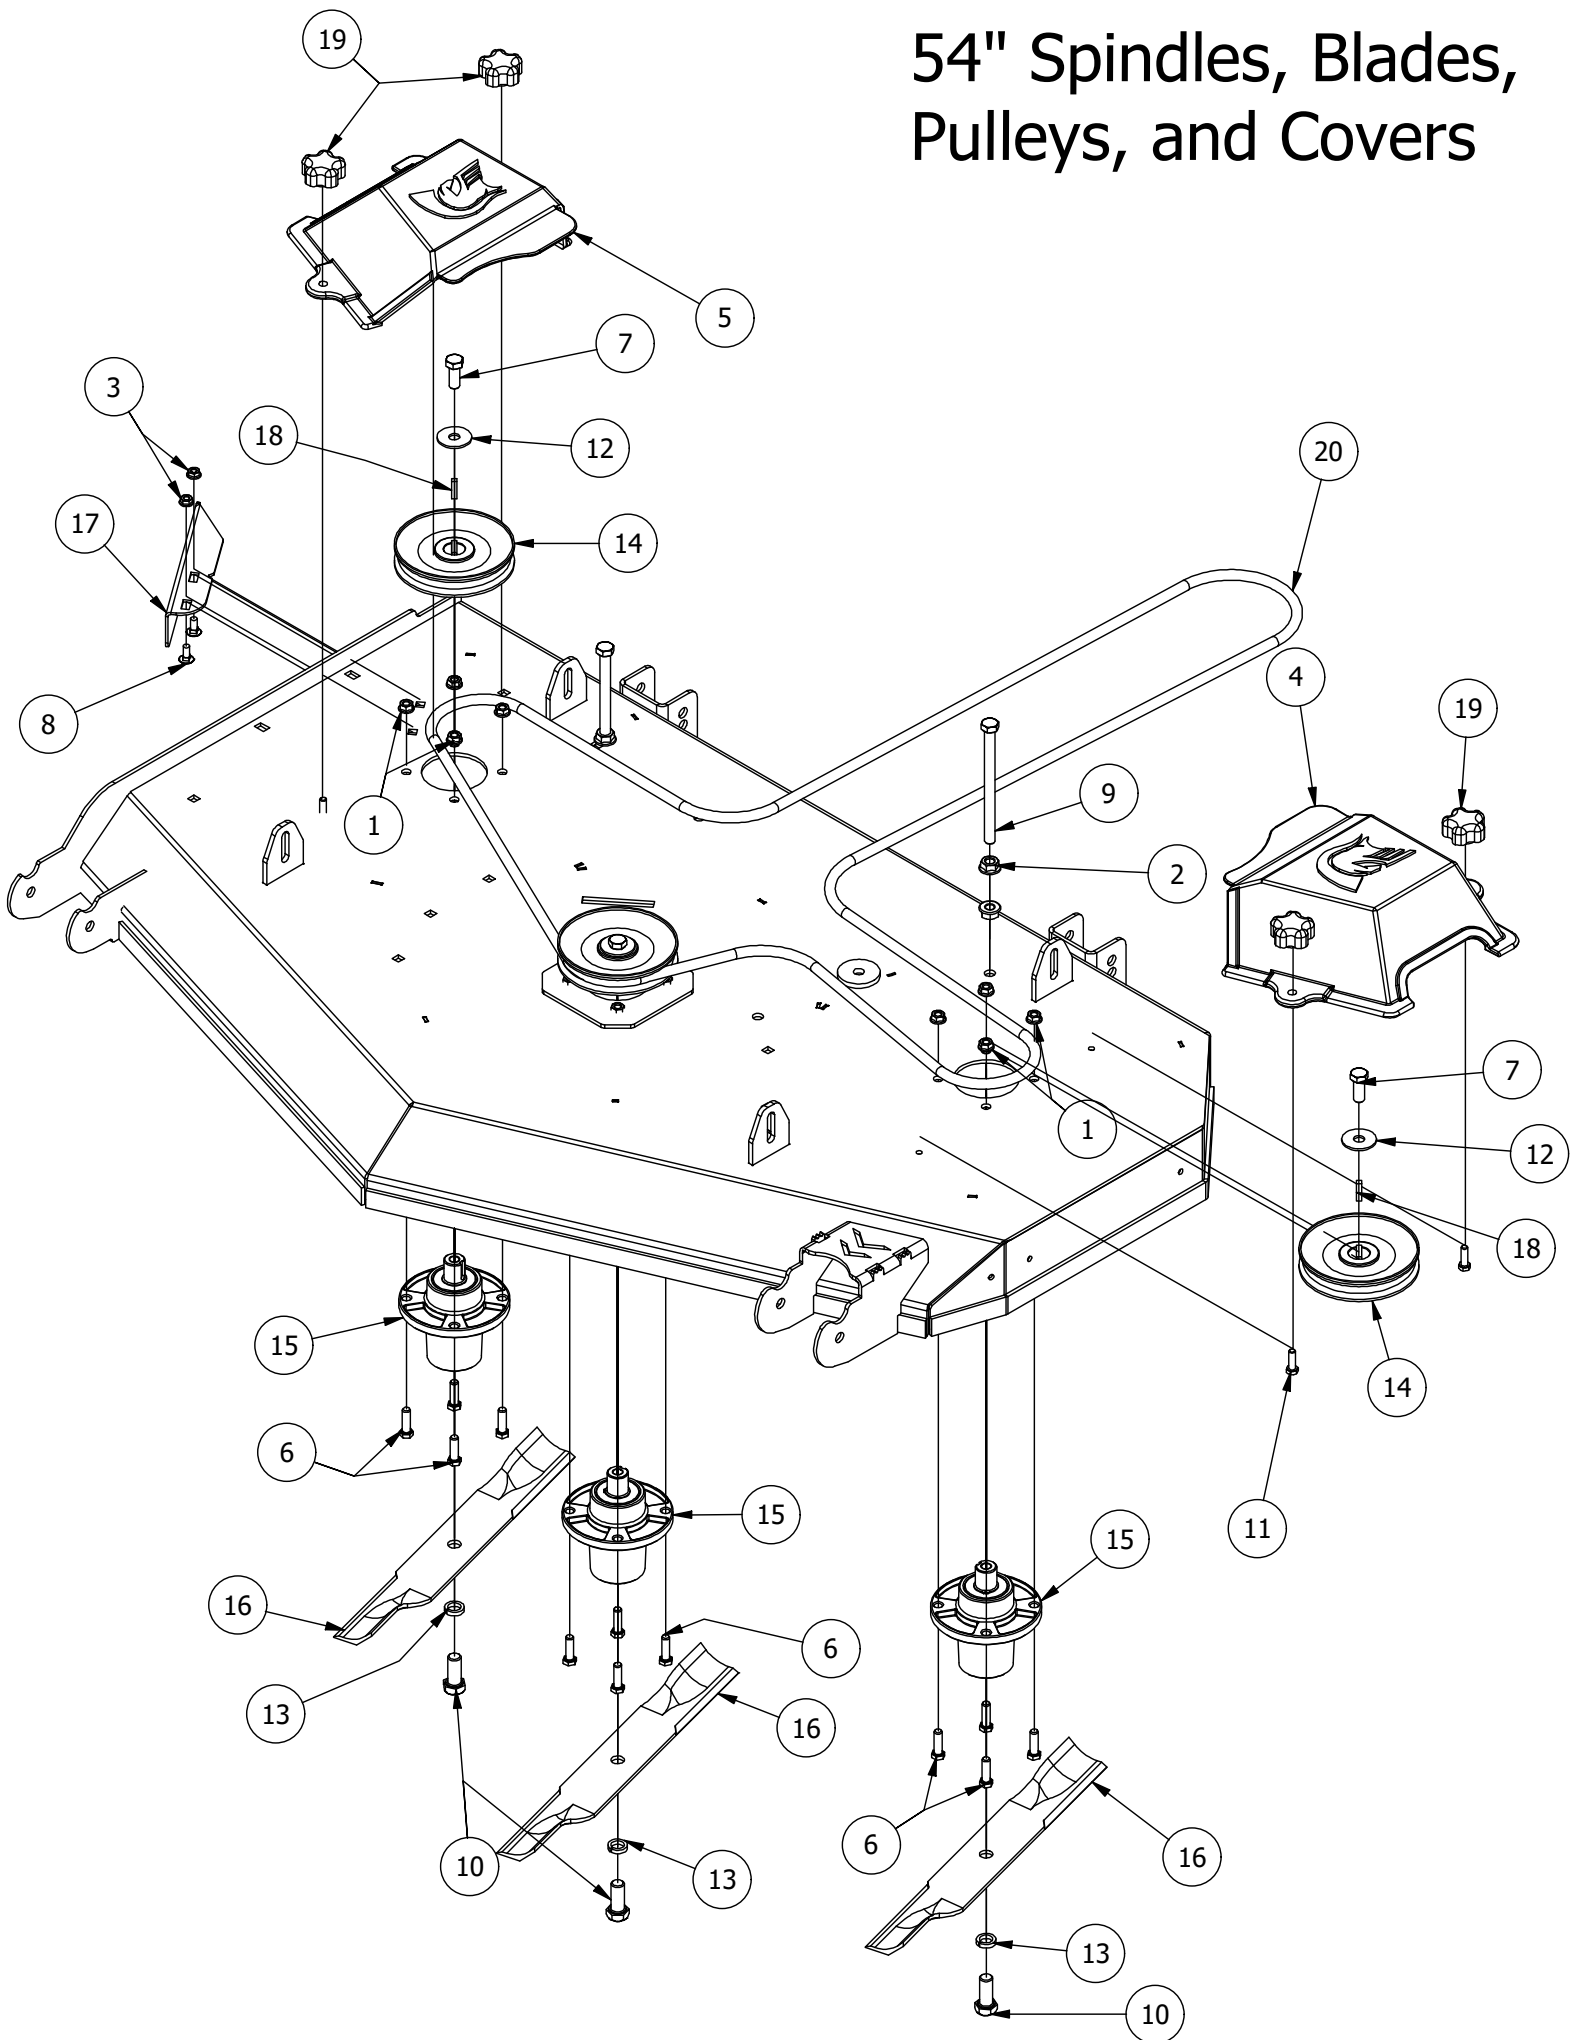

54" Spindles, Blades, Pulleys, and Covers

54" Spindles, Blades, Pulleys, and Covers

ITEM	QTY	PART NUMBER	DESCRIPTION
1	12	413-0004-00	3/8-16 HEX FLANGE NUT W/SERR ZINC
2	4	413-0005-00	1/2-13 HEX FLANGE NUT W/SERR ZINC YELLOW
3	2	413-0022-00	5/16-18 HEX FLANGE NUT W/SERR ZINC YELLOW
4	1	414-0018-00	48" & 54" Deck Left Pulley Cover
5	1	414-0019-00	48" & 54" Deck Right Pulley Cover
6	12	418-0005-00	3/8-16 x 1-1/4 Hex Bolt GR5
7	3	418-0006-00	1/2-20 X 1-1/4 HEX C/S GR 5 ZINC
8	2	418-0008-00	5/16-18 X 3/4 CARRIAGE BOLT ZINC
9	2	418-0044-00	1/2-13 X 6-1/2 HEX C/S GR 8 ZINC YELLOW
10	3	418-0078-00	5/8-11 X 1-1/2 HEX C/S GR 8 ZC YELLOW
11	4	418-0108-00	5/16 x1 Hex C/S (GR8) ZC/Yel
12	3	419-0001-00	1/2" X 1-5/8 BELLEVILLE CUP WASHER ZINC YELLOW
13	3	419-0004-00	5/8 SPLIT LOCKWASHER ZINC
14	3	433-0004-00	Deck Pulley 54"
15	3	437-0026-00	RZ-C Spindle
16	3	438-0012-00	54" Deck Mower Straight Blade (.187" x 2.5" x 18.5")
17	1	439-0717-00	2021 RZ 54 Deck wiper Brkt (4")
18	3	442-0001-00	1/4 X 1 SQUARE KEY STOCK
19	4	445-0005-00	5/16-18 5-LOBE (STAR) FEMALE SOFT TOUCH KNOB (1.90 DIA) BLK
20	1	461-0001-00	54" Mower Deck Belt, HB x 153.5" Effective Length