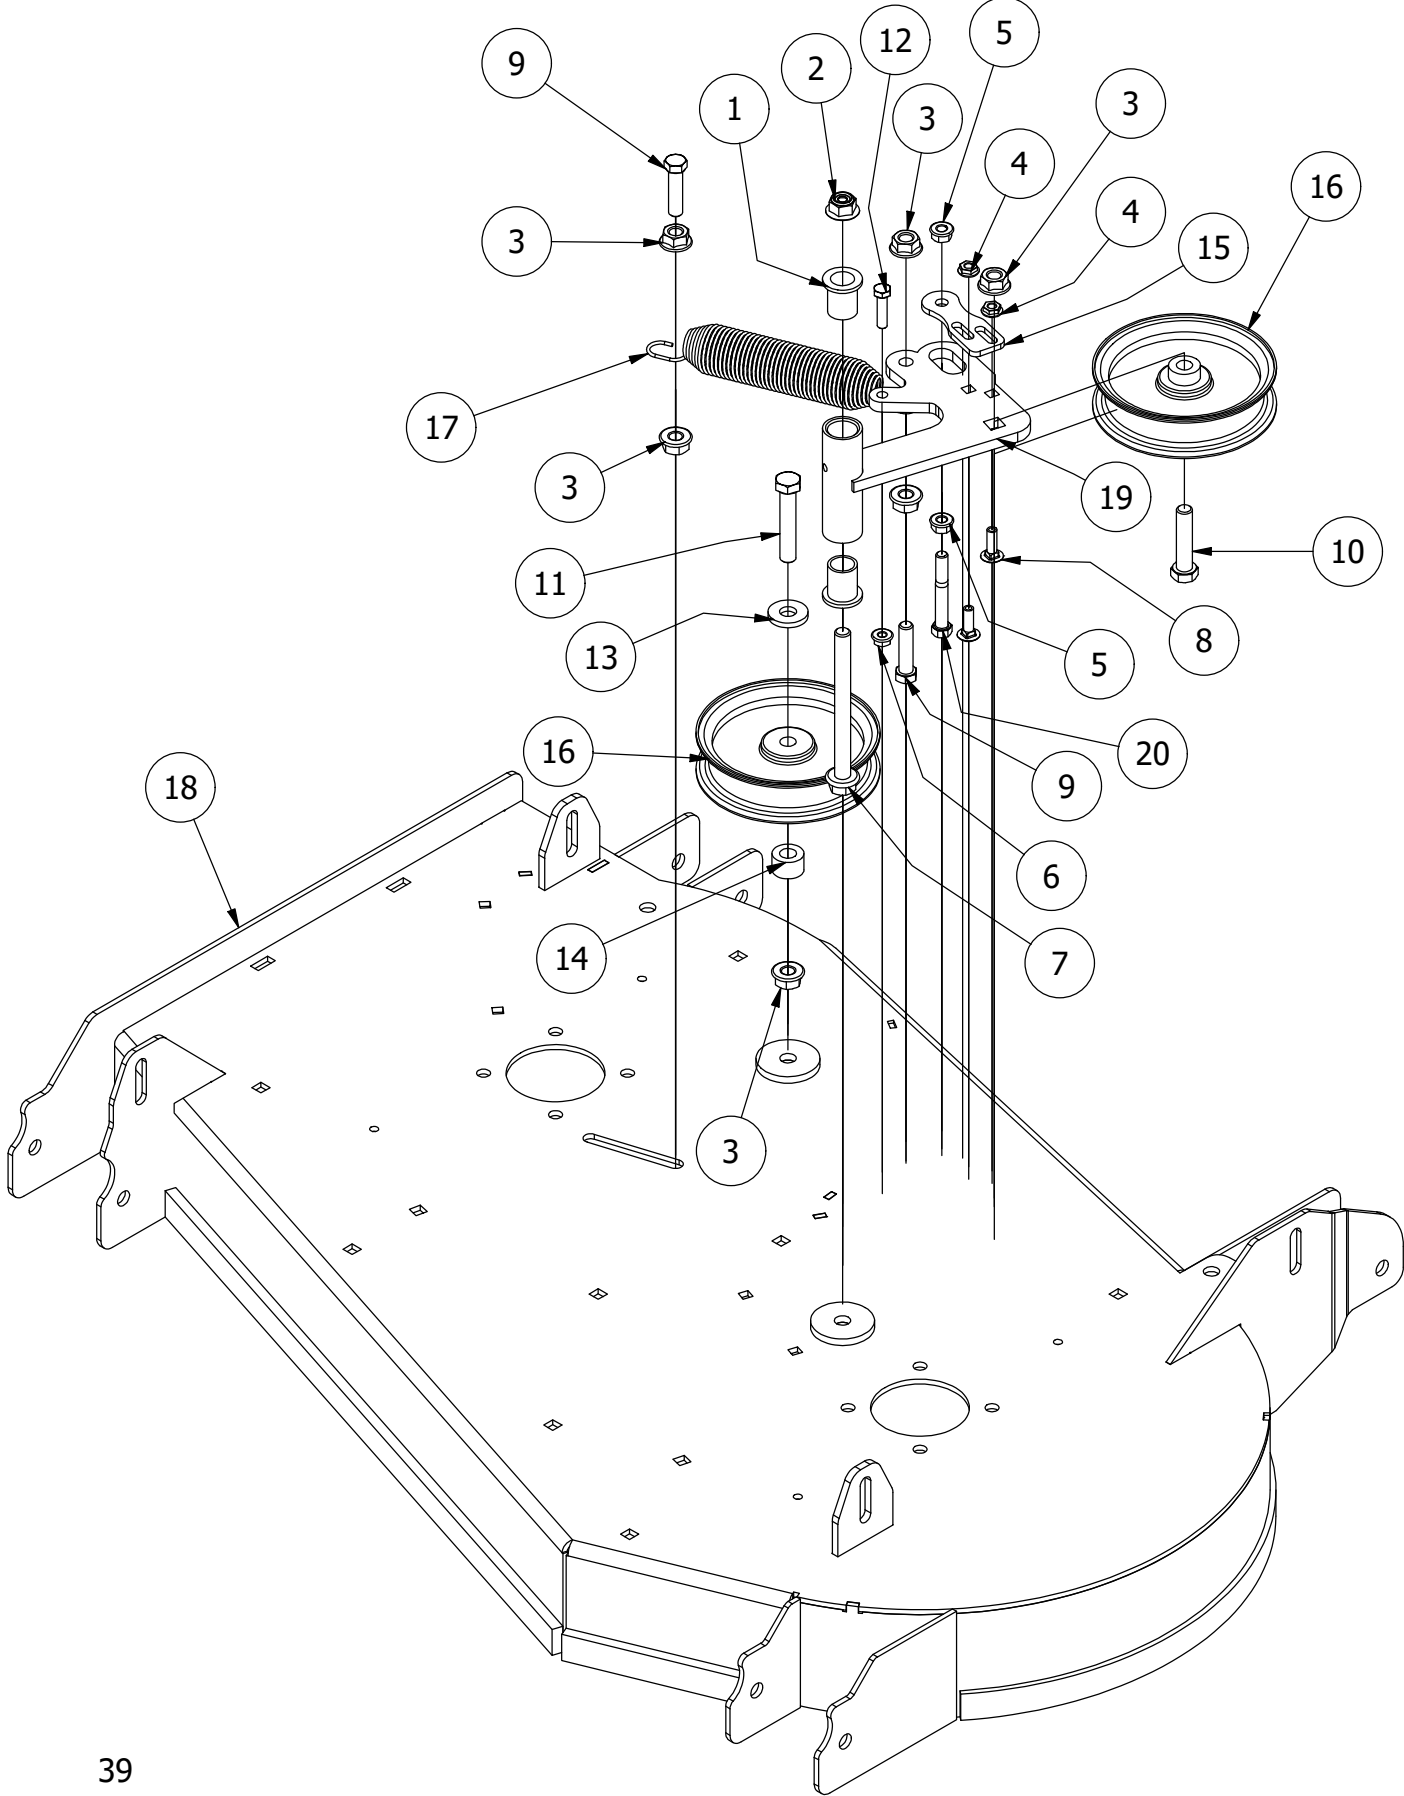

42" Deck Idler Assembly

42" Deck Idler Assembly

ITEM	QTY	PART NUMBER	DESCRIPTION
1	2	410-0007-00	3/4" ID X 15/16" OD X 1-1/8" LENGTH FLANGE BUSHING
2	1	413-0002-00	1/2-13 NYLON INSERT FLANGE NUT ZINC YELLOW
3	6	413-0005-00	1/2-13 HEX FLANGE NUT W/SERR ZINC YELLOW
4	2	413-0006-00	5/16-18 HEX FLANGE NUT W/SERR ZINC
5	2	413-0020-00	3/8-16 HEX FLANGE NUT W/SERR ZINC YELLOW
6	1	413-0027-00	5/16-18 NYLON INSERT FLANGE LOCKNUT ZC YELLOW
7	1	418-0009-00	1/2-13 X 5-1/2 HEX FLANGE BOLT GR 8 ZY
8	2	418-0010-00	5/16-18 X 1 CARRIAGE BOLT ZC/YEL
9	2	418-0011-00	7/16-14X 1-3/4 HEX C/S GR5 ZINC Yellow
10	1	418-0012-00	1/2-13 X 2-1/4 HEX C/S GR 5 ZINC
11	1	418-0021-00	1/2-13 X 3-3/4 HEX C/S GR 5 ZINC
12	1	418-0109-00	5/16- 18 x 1 1/4 Hex C/S (GR.8) ZC/Yel
13	1	419-0003-00	1/2 FENDER WASHER 1-1/4" OD ZINC
14	1	425-0027-00	.530 ID/ 1" OD X .625 Mower Pump Idler Spacer
15	1	426-0461-00	RZC 42" Deck Idler Pulley Belt Retainer Bracket
16	2	433-0013-00	5-3/4" Idler Pulley, 7/16" Spacer Assembly
17	1	434-0007-00	2019 Mower Deck Spring
18	1	490-0421-00	42" Deck Assembly
19	1	490-0450-00	RZC 42" Mower Deck Idler Pulley Assembly
20	1	618-2078-00	3/8-16 x 2-3/4 Hex C/S GR2 Zinc