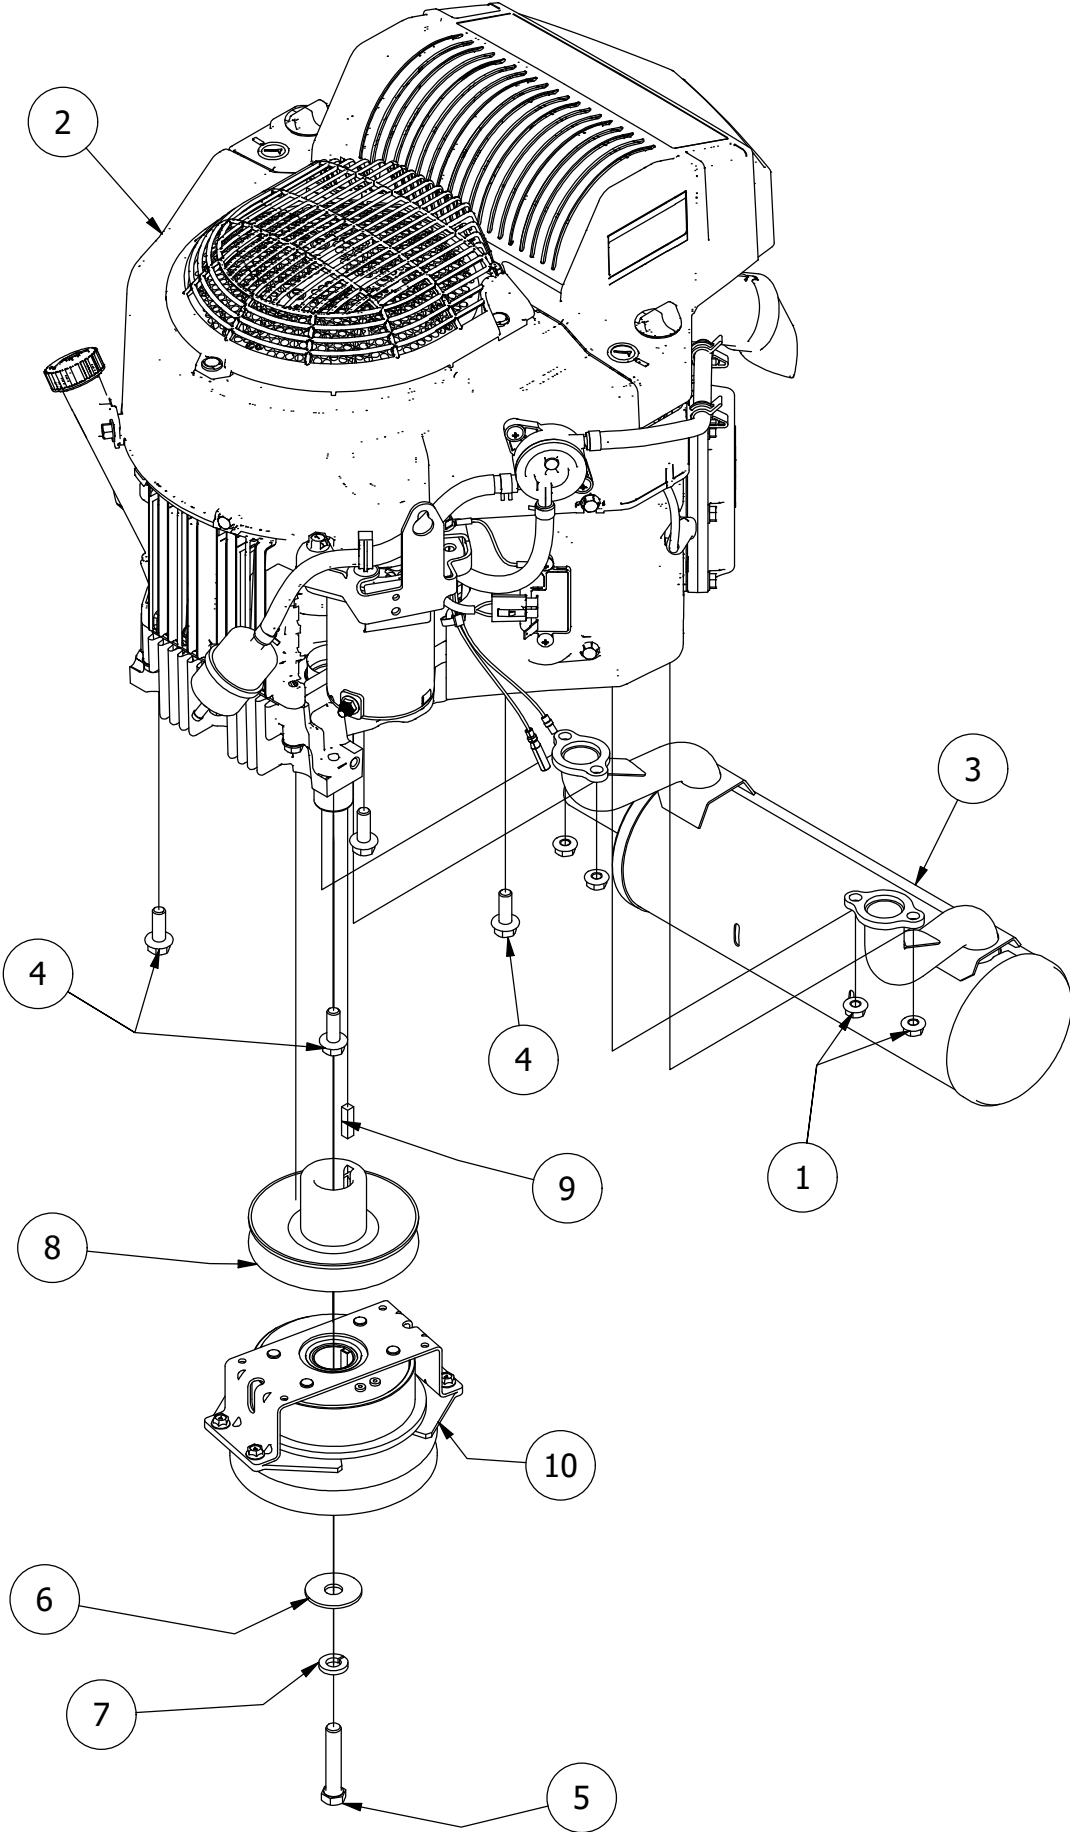

Kawasaki FR691V Engine Assembly

Kawasaki FR691V Engine Assembly			
ITEM	QTY	PART NUMBER	DESCRIPTION
1	4	413-0009-00	M8-1.25 HEX FLANGE TOPLOCK NUT ZINC
2	1	415-0021-00	Kawasaki FR691V Engine
3	1	415-0074-00	2019 Exhaust System for Kawasaki FR, FS and FT
4	4	418-0023-00	3/8-16 X 1-1/8 IND HWH W/SERR TRI LOB ZY
5	1	418-0223-00	TTQ Clutch Bolt
6	1	419-0001-00	1/2" X 1-5/8 BELLEVILLE CUP WASHER ZINC YELLOW
7	1	419-0005-00	7/16 SPLIT LOCKWASHER GR 8 ZC YELLOW
8	1	433-0002-00	Drive Pulley, B Belt
9	1	442-0001-00	1/4 X 1 SQUARE KEY STOCK
10	1	470-0004-00	Mower TTQ Ogura Clutch