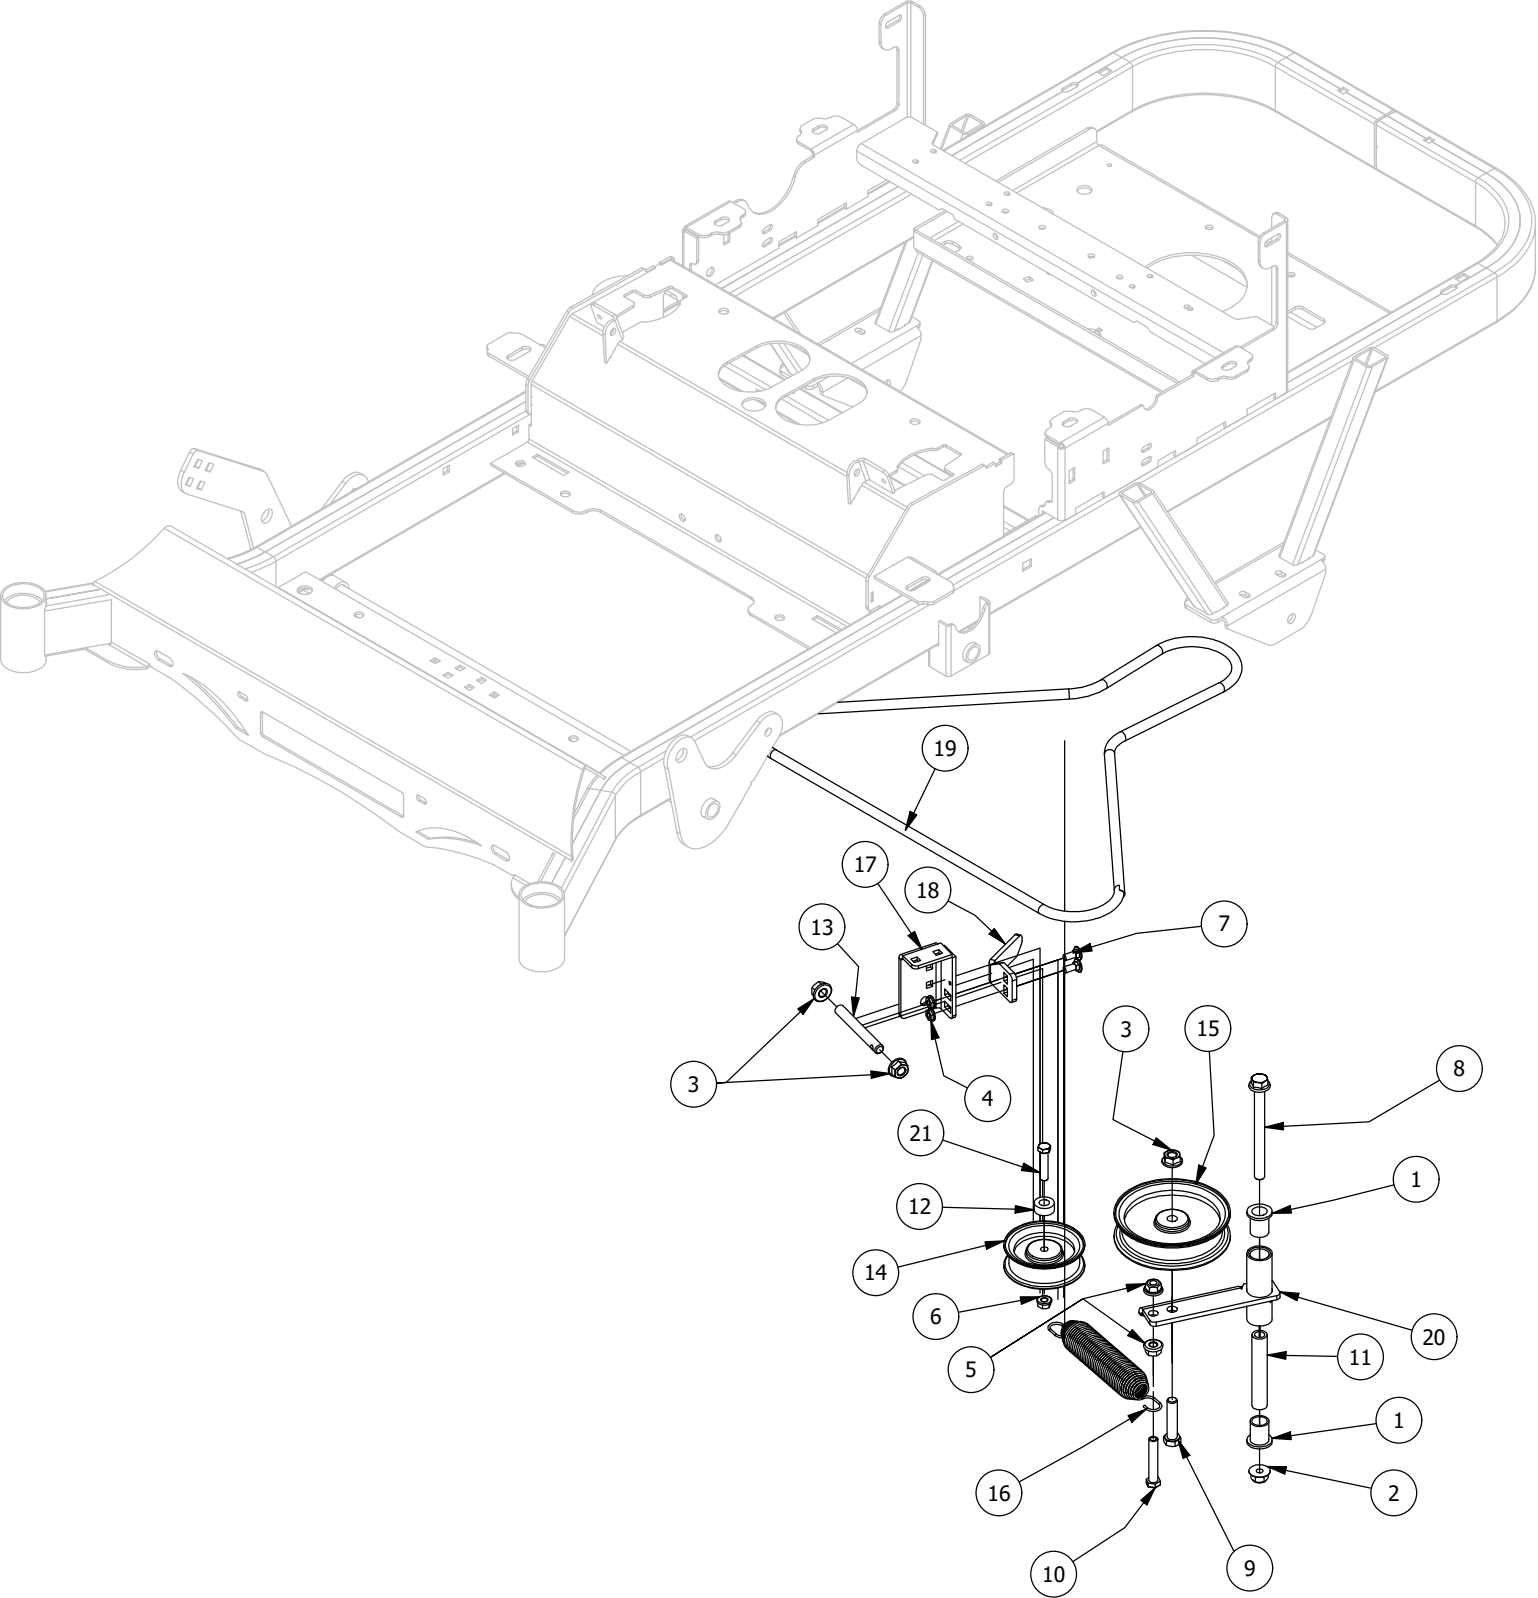

Idler Pulley Assembly

Idler Pulley Assembly			
ITEM	QTY	PART NUMBER	DESCRIPTION
1	2	410-0007-00	3/4" ID X 15/16" OD X 1-1/8" LENGTH FLANGE BUSHING
2	1	413-0002-00	1/2-13 NYLON INSERT FLANGE LOCKNUT ZC YELLOW
3	3	413-0005-00	1/2-13 HEX FLANGE NUT W/SERR ZINC YELLOW
4	2	413-0006-00	5/16-18 HEX FLANGE NUT W/SERR ZINC
5	2	413-0011-00	7/16-14 HEX FLANGE NUT W/SERR ZINC YELLOW
6	1	413-0020-00	3/8-16 HEX FLANGE NUT W/SERR ZINC YELLOW
7	2	418-0008-00	5/16-18 X 3/4 CARRIAGE BOLT ZINC
8	1	418-0009-00	1/2-13 X 5-1/2 HEX FLANGE BOLT GR 8 ZY
9	1	418-0012-00	1/2-13 X 2-1/4 HEX C/S GR 5 ZINC
10	1	418-0013-00	7/16-14 X 2-1/2 HEX C/S GR 5 ZINC
11	1	425-0006-00	Mower Inner Idler Spacer
12	1	425-0007-00	Mower Pulley Spacer
13	1	430-0001-00	Mower Pump Spring Tensioner
14	1	433-0012-00	4" Diesel and Economy Mower Idler Pulley
15	1	433-0013-00	5-3/4" Idler Pulley, 7/16" Spacer Assembly
16	1	434-0007-00	2019 Mower Deck Spring
17	1	439-0244-00	Deck Idler Puller Tensioning Bracket
18	1	439-0493-00	2021 TTQ Mower Ogura Clutch Bracket
19	1	461-0015-00	RZ TuffTorq Pump Belt 77.5" A belt
20	1	490-0018-00	Mower Pump Idler Assembly
21	1	618-2008-00	3/8"-16X1-3/4" Gr 8 C/S