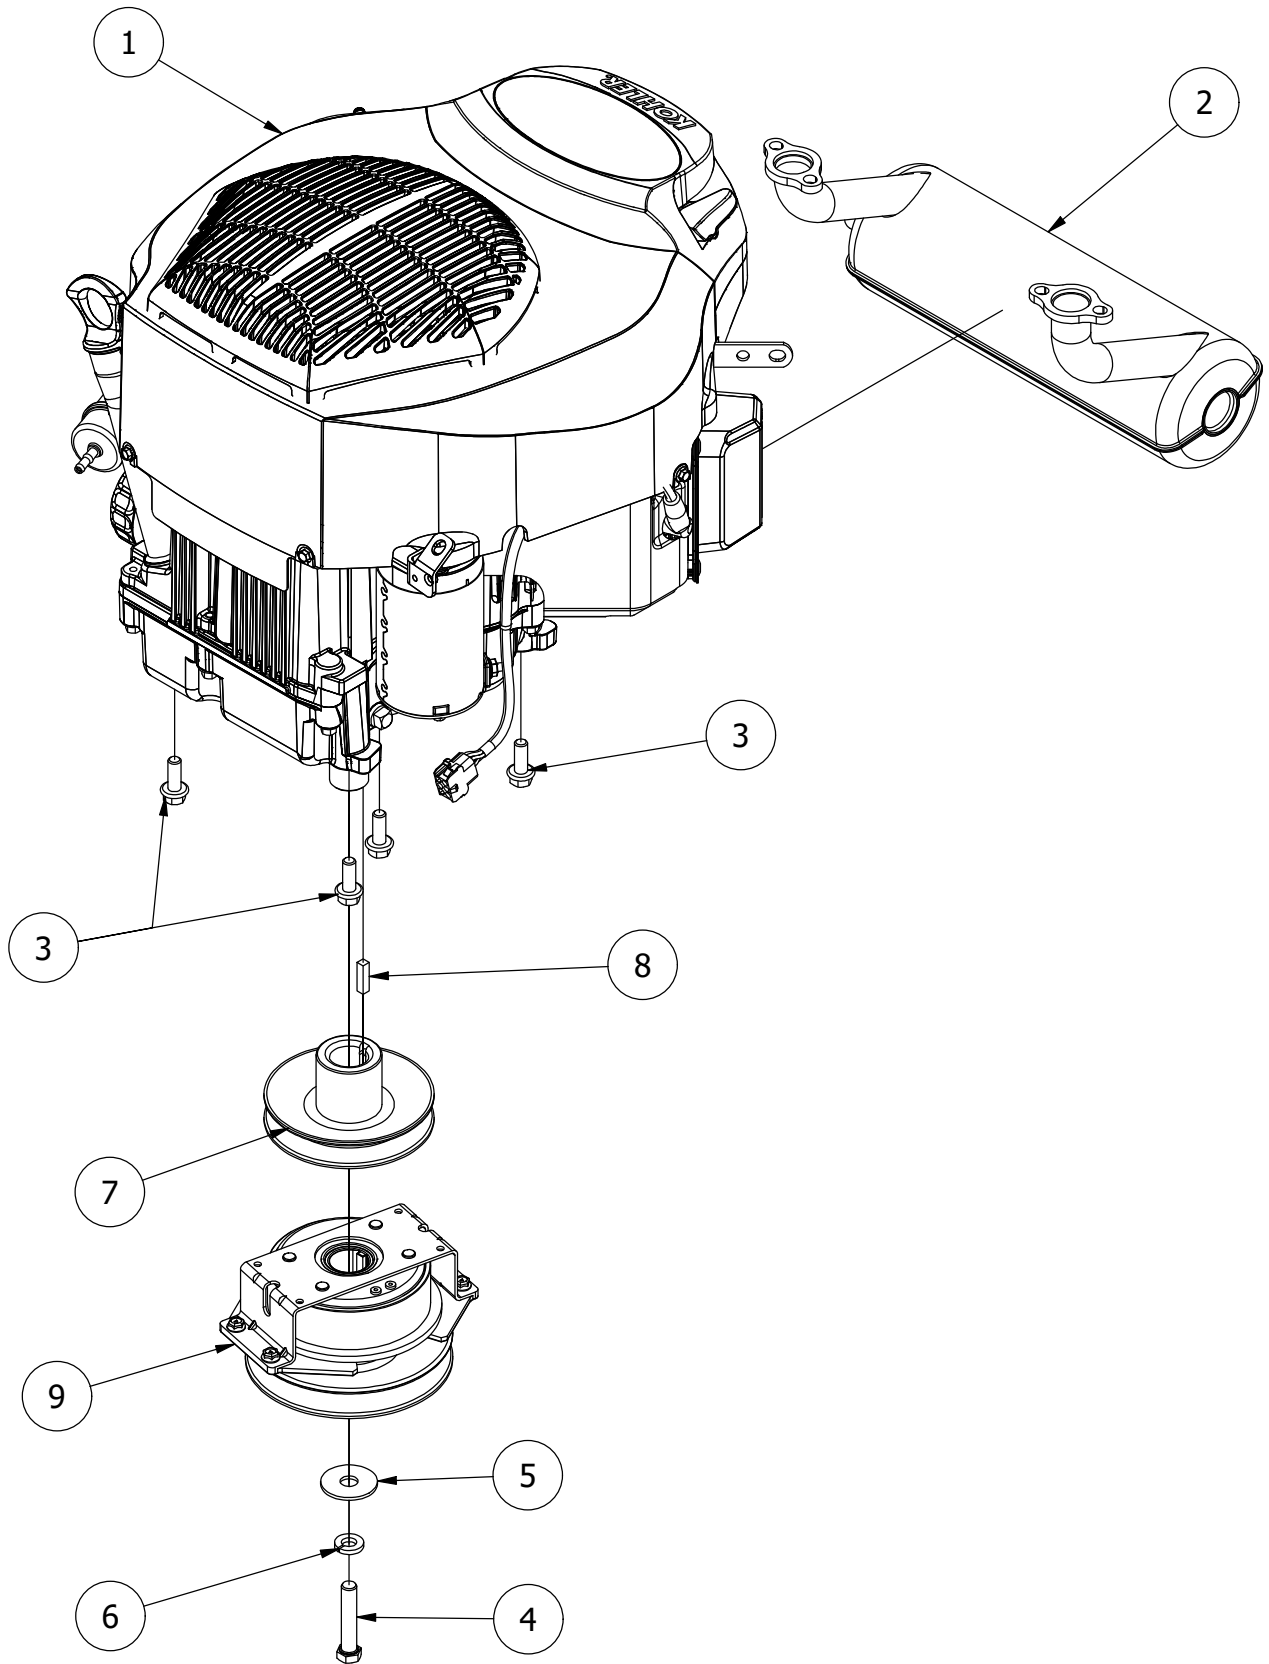

Kohler 26HP 7000 Engine Assembly

Kohler 26HP 7000 Engine Assembly			
ITEM	QTY	PART NUMBER	DESCRIPTION
1	1	415-0018-00	Kohler 7000 26 hp, Manual Choke
2	1	415-0072-00	2019 Exhaust System for Kohler ZT740/KT740
3	4	418-0023-00	3/8-16 X 1-1/8 IND HWH W/SERR TRI LOB ZY
4	1	418-0223-00	TTQ Clutch Bolt
5	1	419-0001-00	1/2" X 1-5/8 BELLEVILLE CUP WASHER ZINC YELLOW
6	1	419-0005-00	7/16 SPLIT LOCKWASHER GR 8 ZC YELLOW
7	1	433-0002-00	Drive Pulley, B Belt
8	1	442-0001-00	1/4 X 1 SQUARE KEY STOCK
9	1	470-0004-00	Mower TTQ Ogura Clutch