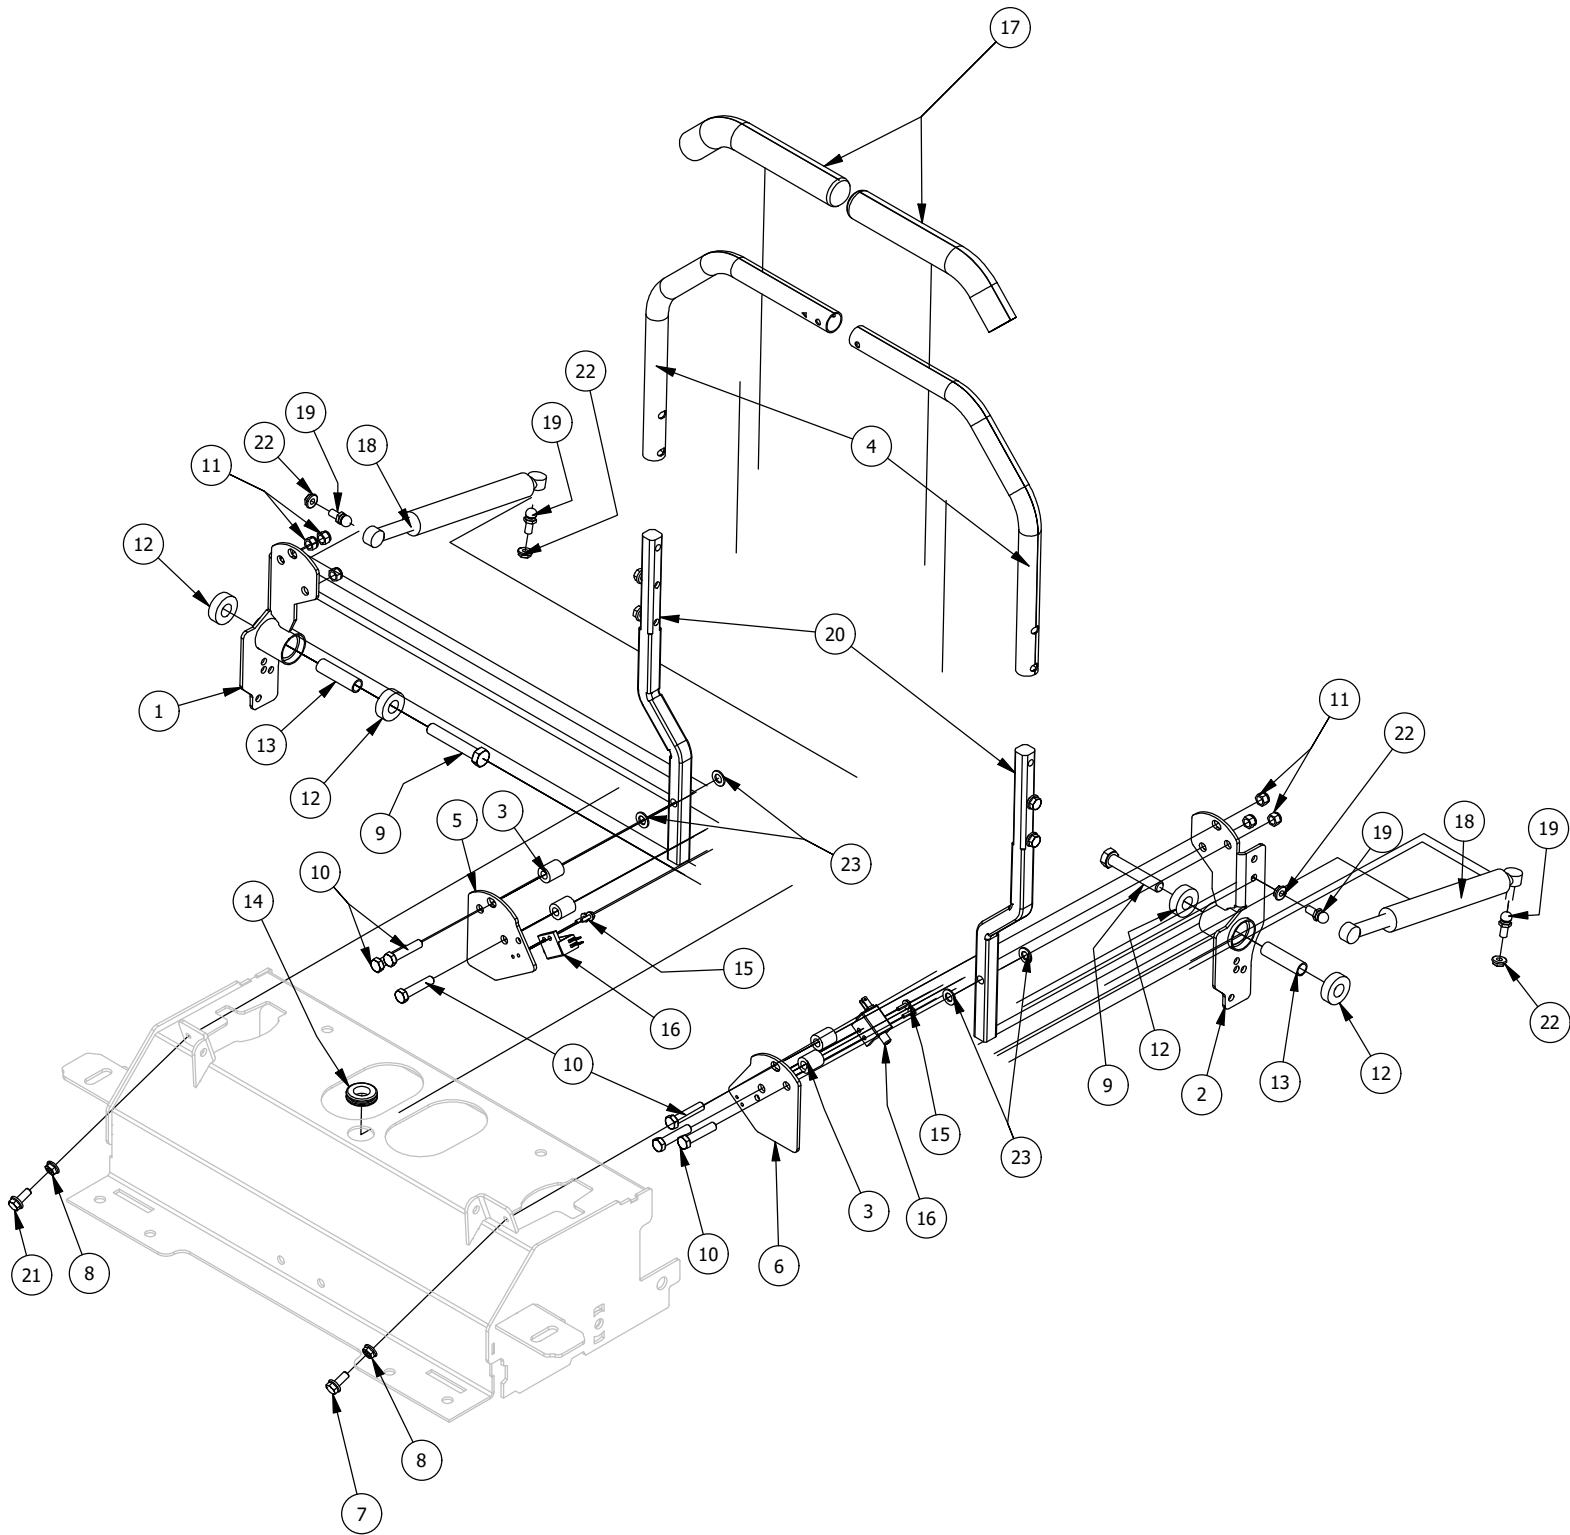

Drive Arm Assemblies

Drive Arm Assemblies			
ITEM	QTY	PART NUMBER	DESCRIPTION
1	1	490-0013-00	Mower Right Drive Arm Bracket Assembly
2	1	490-0012-00	Mower Left Drive Arm Bracket Assembly
3	4	425-0003-00	Mower Drive Arm Spacer
4	2	403-0020-00	Mower Drive Handle Tube
5	1	426-0003-00	Mower Right Control Arm Limit Switch Plate
6	1	426-0002-00	Mower Left Control Arm Limit Switch Plate
7	1	418-0049-00	5/16-18 X 3/4 IND HWH TRI LOB ZINC
8	2	413-0022-00	5/16-18 HEX FLANGE NUT W/SERR ZINC YELLOW
9	2	418-0050-00	1/2-13 X 3 HEX C/S GR 5 ZINC
10	6	418-0051-00	3/8-16 X 1-3/4 HEX C/S GR 2 ZINC
11	6	413-0013-00	3/8-16 NYLON INSERT FLANGE LOCKNUT ZINC
12	4	410-0005-00	5/8" ID X 1-3/8" OD X 7/16" THK BEARING
13	2	425-0004-00	Mower Drive Arm Hub & Deck Lift Arm Spacer
14	1	419-0008-00	3/4" ID X FOR 1-3/16" HOLE FOR 11 GA RUBBER GROMMIT
15	4	418-0032-00	8-32 X 1/2 IND. HWH SLOT TYPE F TCS ZINC
16	2	486-0030-00	NO Plunger Limit Switch
17	2	484-0001-00	Handle Grip
18	2	487-0001-00	Control Arm Damper
19	4	487-0005-00	Control Arm Damper Ball Stud
20	2	431-0001-00	Height Adjustable Drive Arm
21	5	418-0048-00	5/16-18 X 3/4 HEX FLANGE BOLT GR 8 ZC YELLOW
22	4	413-0006-00	5/16-18 HEX FLANGE NUT W/SERR ZINC
23	4	410-0011-00	.375 ID X .750 OD X .062 THK THRUST BEARING OIL-IMPREG BRNZ