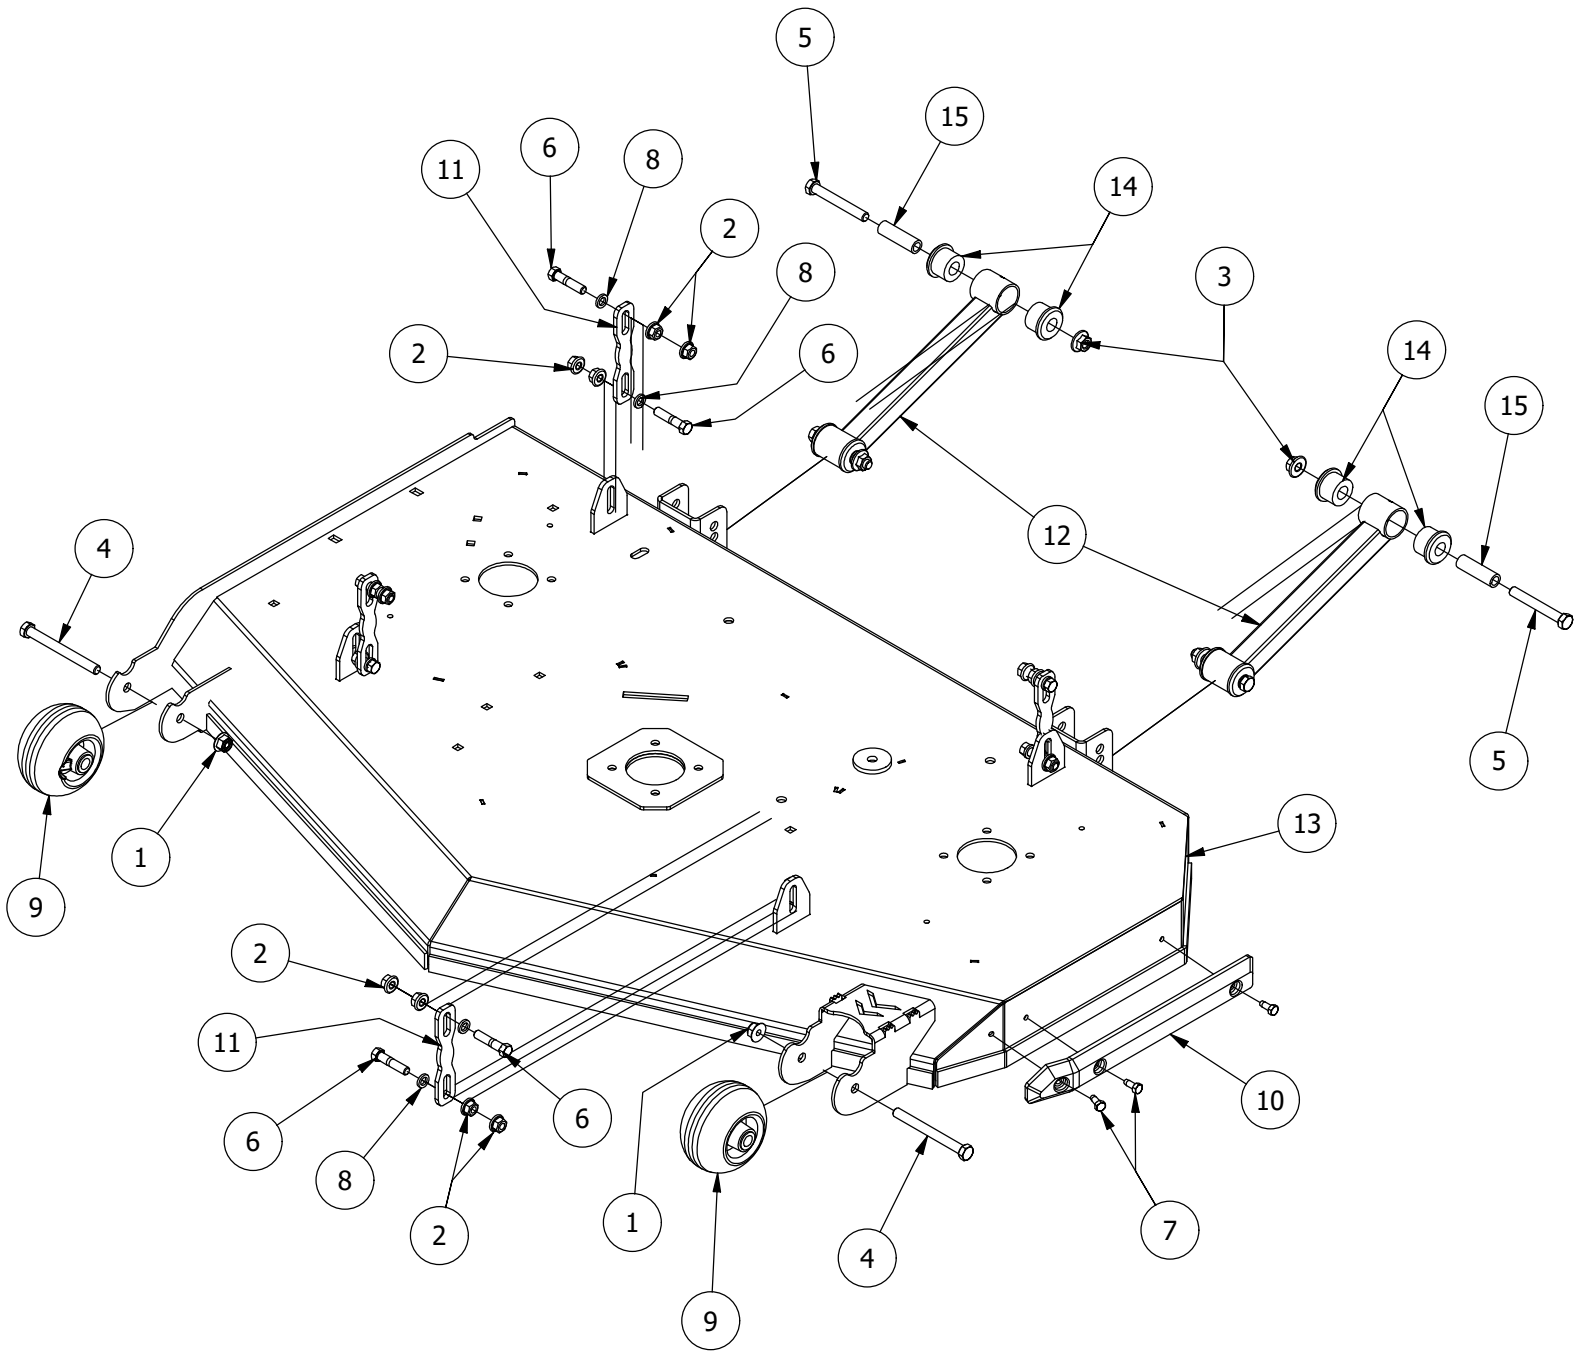

54" Deck Scalping Wheels and Stabilizer Assembly

54" Deck Scalping Wheels and Stabilizer Assembly			
ITEM	QTY	PART NUMBER	DESCRIPTION
1	2	413-0002-00	1/2-13 NYLON INSERT FLANGE LOCKNUT ZC YELLOW
2	16	413-0011-00	7/16-14 HEX FLANGE NUT W/SERR ZINC YELLOW
3	4	413-0017-00	1/2-13 NYLON INSERT FLANGE LOCKNUT ZINC W/SERRATIONS
4	2	418-0016-00	1/2-13 X 5 HEX C/S GR 2 ZINC YELLOW
5	4	418-0021-00	1/2-13 X 3-3/4 HEX C/S GR 5 ZINC
6	8	418-0046-00	7/16-14 X 2 HEX C/S GR 5 ZINC YELLOW
7	3	418-0262-00	5/16-18 X 3/4 IND HWH UNSLOT (F) TCS ZC/Y
8	8	419-0010-00	.443 ID X .750 OD X .125 THK NYLON BLACK
9	2	422-0001-00	Anti-Scalp Wheel
10	1	429-0001-00	Mower Nylon Deck Guard
11	4	435-0013-00	RZ Mower Deck Actuator Connecting Link
12	2	490-0047-00	2019 all RZ Deck Stabilizer assembly
13	1	490-0452-00	RZC 54" Deck Assembly
14	8	732-2000-00	Large MTV A-Arm Bushing
15	4	732-2001-00	Large MTV A-Arm Bushing Sleeve