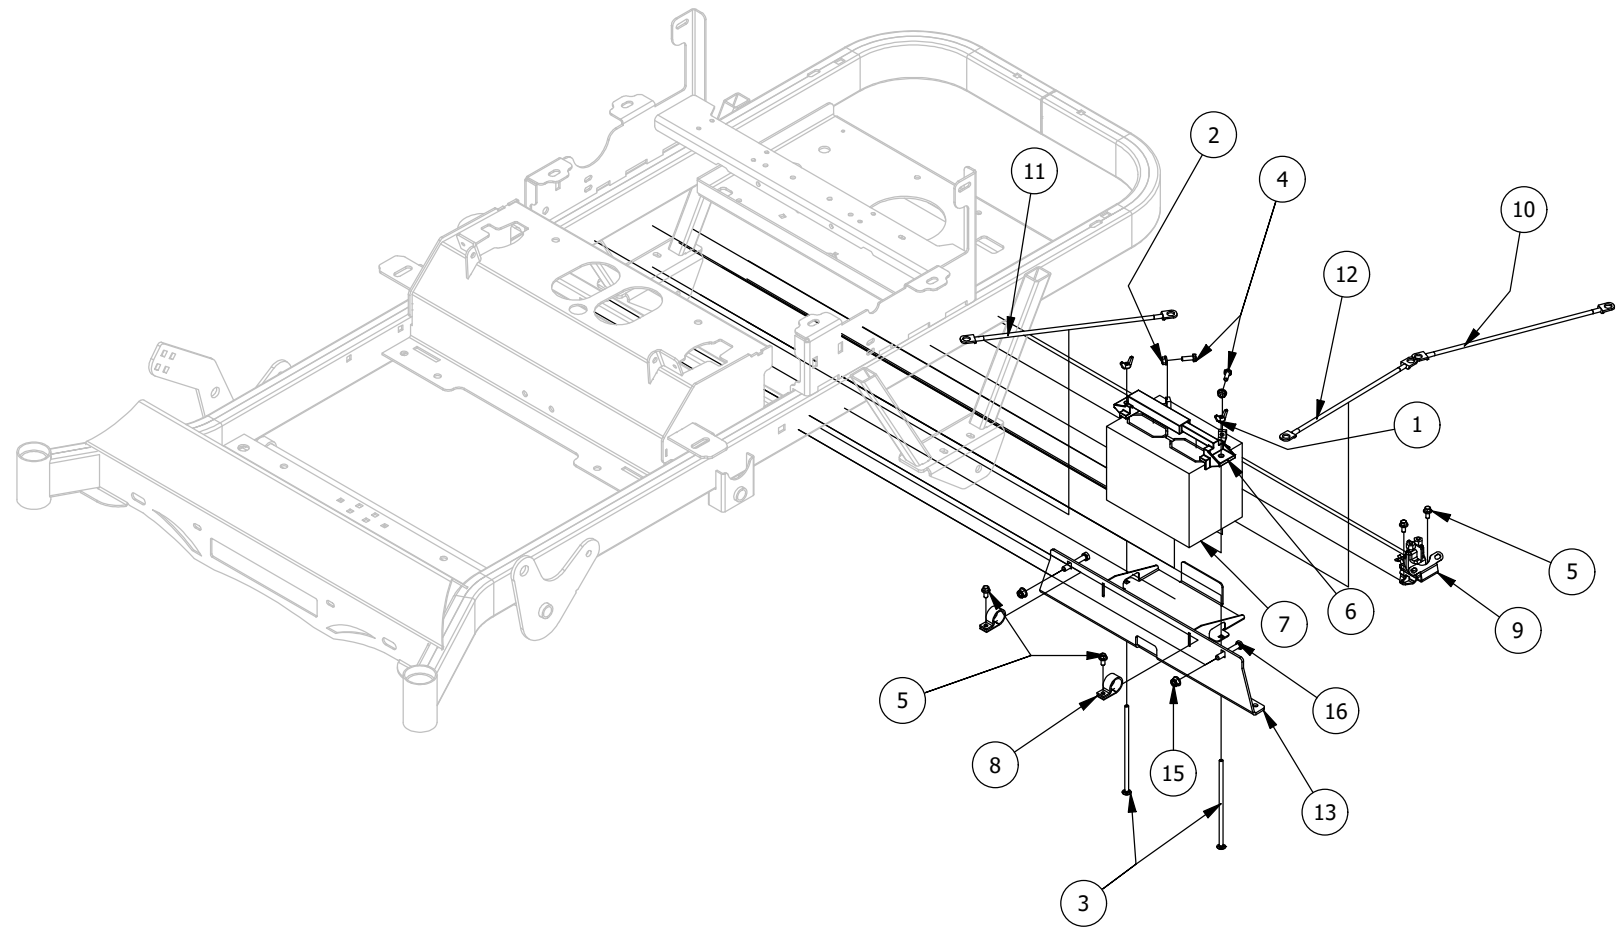

Battery Assembly

Battery Assembly			
ITEM	QTY	PART NUMBER	DESCRIPTION
1	2	413-0025-00	1/4-20 WING NUT ZINC
2	2	413-0026-00	1/4-20 NYLON INSERT FLANGE L/NUT ZINC
3	2	418-0034-00	1/4-20 X 7 CARRIAGE BOLT ZINC
4	2	418-0035-00	1/4-20 X 3/4 HEX C/S GR 2 ZINC
5	4	418-0059-00	1/4-20 X 1/2 IND. HWH SLOT F TCS ZINC
6	1	443-0001-00	Battery Hold Down
7	1	468-1004-00	12-V Mower Starter Battery
8	2	472-0002-00	1/2" CUSHIONED LOOP CLAMP
9	1	486-0006-00	Mower Starter Solenoid
10	1	486-0016-00	Mower Positive Battery Cable 25" long
11	1	486-0017-00	Mower Negative Battery Cable 28" long
12	1	486-0018-00	Mower Start Wire, 12
13	1	490-0027-00	Mower TTQ Battery Box Assembly
14	1	490-0480-00	2022 TTQ Frame Assembly
15	2	613-8049-00	5/16-18 Nylon Insert Flange Nut Zinc Orange Nylon
16	2	618-2071-00	5/16-18X 2" Hex Head Cap Screw